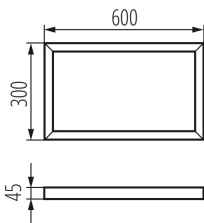

### GENERAL DATA:

**Colour:** white

**Place of assembly:** ceiling mounted

**Length [mm]:** 600

**Width [mm]:** 300

**Height [mm]:** 45

### LOGISTIC DATA:

**Unit of measurement:** package

**Packaging method:** 1

**Number of units in the secondary packaging:** 1

**Number of units in the packaging:** 1

**Net unit weight [g]:** 1788

**Grammage [g]:** 2200

**Length of a unit pack [cm]:** 124

**Width of a unit pack [cm]:** 32.5

**Height of a unit pack [cm]:** 5.5

**Weight of a cardboard box [kg]:** 2.2

**Width of a cardboard box [cm]:** 32.5

**Height of a cardboard box [cm]:** 5.5