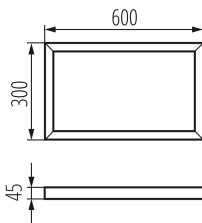

29841 ADTR 3060 SR

Surface-mounted frame

5905339298416

Kanlux ADTR frames are designed for Kanlux BRAVO and Kanlux BLINGO panels, they also allow for surface mounting. Kanlux ADTR frames are available in various colors and sizes to match all Kanlux LED panels, as well as most LED panels available on the market.

GENERAL DATA:

Colour: silver

Place of assembly: ceiling mounted

RAL: 9023

Length [mm]: 600

Width [mm]: 300

Height [mm]: 45

TECHNICAL DATA:

Material: steel

Kształt: rectangular

Number of pieces in a unit package (package): 2

LOGISTIC DATA:

Unit of measurement: package

Packaging method: 1

Number of units in the secondary packaging: 1

Number of units in the packaging: 1

Net unit weight [g]: 1788

Grammage [g]: 2200

Length of a unit pack [cm]: 123

Width of a unit pack [cm]: 32.5

Height of a unit pack [cm]: 5.5

Weight of a cardboard box [kg]: 2.2

Width of a cardboard box [cm]: 32.5

Height of a cardboard box [cm]: 5.5

Length of a cardboard box [cm]: 123

Volume of a cardboard box [m³]: 0.021986