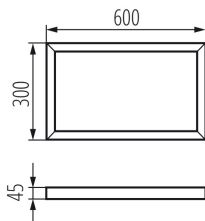

### GENERAL DATA:

**Colour:** silver

**Place of assembly:** ceiling mounted

**Length [mm]:** 600

**Width [mm]:** 300

**Height [mm]:** 45

**Length of a unit pack [cm]:** 123

**Width of a unit pack [cm]:** 32.5

**Height of a unit pack [cm]:** 5.5

**Weight of a cardboard box [kg]:** 2.2

**Width of a cardboard box [cm]:** 32.5

**Height of a cardboard box [cm]:** 5.5