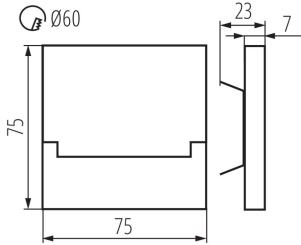

29852 SABIK LED B-NW

Staircase LED light fitting