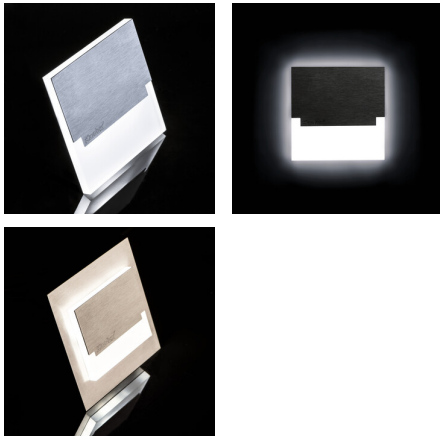

29852 SABIK LED B-NW

Staircase LED light fitting

5905339298522

SABIK LED B; SABIK LED AC B

Kanlux SABIK means modern design combined with an attractive effect of lighting. It is a perfect idea to highlight stairs and corridors or to emphasize decor of rooms. The unique structure of the holders ensures even emission of light. The AC version is equipped with 230V power supply unit which fits into a box and the PIR version is equipped with a motion sensor. The sensor detects movement / turns lights on regardless of the ambient light intensity.

GENERAL DATA:

To be built into the wall : yes

Colour: black

Place of assembly: Recessed mount in the wall

Place of application: Indoors

Minimum distance from the illuminated object : 0,1m

Compatible with a dimmer : no

Length [mm]: 75

Width [mm]: 23

Height [mm]: 75

Required diameter of the assembly box [Ømm]: 60

Assembly-hole dimensions [mm]: 60

Integrated LED light source : yes

TECHNICAL DATA:

Rated voltage [V]: 12 DC

Maximum power [W]: 0.8

Class of protection against electric shock : III

Diode type: LED SMD

Luminous flux [lm]: 14

Colour temperature: white

Correlated colour temperature [K]: 4000

Colour consistency in McAdam ellipses : ≤6