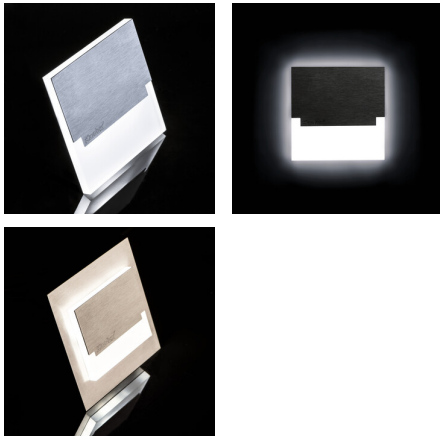

29853 SABIK LED B-WW

Staircase LED light fitting

5905339298539

SABIK LED B; SABIK LED AC B

Kanlux SABIK means modern design combined with an attractive effect of lighting. It is a perfect idea to highlight stairs and corridors or to emphasize decor of rooms. The unique structure of the holders ensures even emission of light. The AC version is equipped with 230V power supply unit which fits into a box and the PIR version is equipped with a motion sensor. The sensor detects movement / turns lights on regardless of the ambient light intensity.

GENERAL DATA:

To be built into the wall : yes

Colour: black

Place of assembly: Recessed mount in the wall

Place of application: Indoors

Minimum distance from the illuminated object : 0,1m

Compatible with a dimmer : no

Length [mm]: 75

Width [mm]: 23

Height [mm]: 75

Required diameter of the assembly box [Ømm]: 60

Assembly-hole dimensions [mm]: 60

Integrated LED light source : yes

TECHNICAL DATA:

Rated voltage [V]: 12 DC

Maximum power [W]: 0.8

Class of protection against electric shock : III

Diode type: LED SMD

Luminous flux [lm]: 13

Colour temperature: Warm white

Correlated colour temperature [K]: 3000

Colour consistency in McAdam ellipses : ≤6