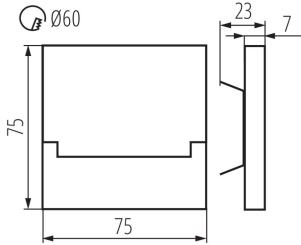

29853 SABIK LED B-WW

Staircase LED light fitting