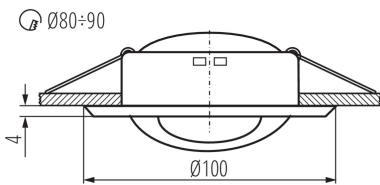

Ceiling-mounted spotlight fitting

5905339003096

Kanlux ARGUS are the most popular and at the same time the simplest eye in its form. Diversity of shapes and colours will make each fan of classics find something for themselves among them. Bulbs with Gx5.3 (12V) light bulb base match the Kanlux ARGUS eyes.

GENERAL DATA:

Colour: chrome

Necessity of using self-shielding lamps : yes

Place of assembly: Recessed mount in the ceiling

Place of application : Indoors

Minimum distance from the illuminated object : 0,5m

The product is not suitable to be installed on a normally flammable surface: >35W

The product is not suitable to be covered with a heat-insulating material: yes

Height [mm]: 44

Diameter [mm]: 100

Assembly hole [mm]: Ø80-90

TECHNICAL DATA:

Rated voltage [V]: 12 AC; 12 DC

Maximum power [W]: max 10

Class of protection against electric shock : III

Light source: MR16

Light source included: no

Cap: Gx5,3

Ambient temperature range to which the product can be exposed: 5÷25

Enclosure material: steel

Connection type: Free cable ends

Wire length [m]: 0.12

Wire diameter [mm²]: 0.75

Lighting-fixture angle regulation : in one axis

Lighting-fixture angle regulation [°]: 45

IP class: 20

LOGISTIC DATA:

Unit of measurement: unit

Packaging method: 50

Number of units in the secondary packaging : 1

Number of units in the packaging : 50

Net unit weight [g]: 124