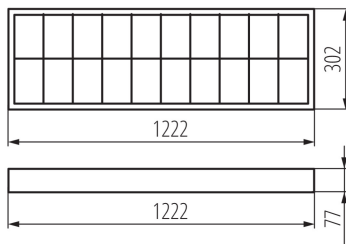

31058 RSTR N 236/4LED/NT

Ceiling louver fitting

8595665399788

Raster luminaires are often installed in places such as conference rooms, passageways, shops, storehouses, and in all venues where we need proper lighting and comfort of work.

GENERAL DATA:

Colour: white

Place of assembly: ceiling mounted

Place of application: Indoors

Minimum distance from the illuminated object: 0,5m

Power supply of T8 LED fluorescent lamps: Unilateral

Length [mm]: 1222

Width [mm]: 302

Height [mm]: 77

TECHNICAL DATA:

Rated voltage [V]: 220-240 AC

Rated frequency [Hz]: 50

Maximum power [W]: 2 x max 36

Class of protection against electric shock: I

Light source: T8 LED

Light source included: no

Cap: G13

Ambient temperature range to which the product can be exposed: 5÷25

Enclosure material: steel

Reflector material: steel sheet coated with aluminium foil

Connection type: Bolt terminal block

Range of sections of wires used [mm²]: 1÷2,5

IP class: 20

LOGISTIC DATA:

Packaging method: 2

Number of units in the secondary packaging: 1

Number of units in the packaging: 2

Number of units per layer on a pallet: 10

Net unit weight [g]: 2242

Grammage [g]: 2800

Length of a unit pack [cm]: 124

Width of a unit pack [cm]: 16

Height of a unit pack [cm]: 33.5

Weight of a cardboard box [kg]: 5.6

Width of a cardboard box [cm]: 16

Height of a cardboard box [cm]: 33.5

Length of a cardboard box [cm]: 124

Volume of a cardboard box [m³]: 0.066464