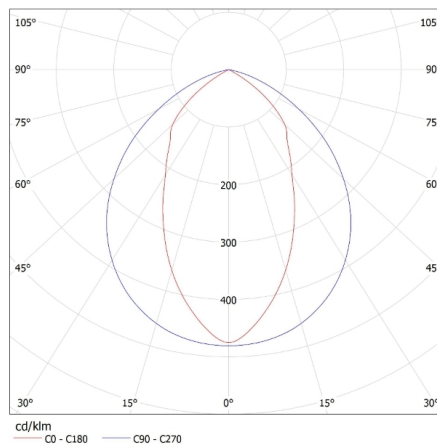

31058 RSTR N 236/4LED/NT

Ceiling louver fitting

MILEDO (kat 31058) RSTR N 236/4LED/NT i GLASSv3 / LDC (Polar)