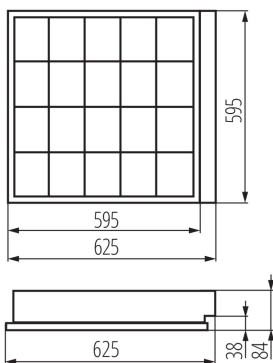

31059 RSTR N 418/4LED/PT-H

Embedded louver fitting

8595665399764

Raster luminaires are often installed in places such as conference rooms, passageways, shops, storehouses, and in all venues where we need proper lighting. RSTR 4LED luminaires are adapted to T8 LED fluorescent lamps.

GENERAL DATA:

Colour: white
Place of assembly: Recessed mount in the ceiling
Place of application: Indoors
Minimum distance from the illuminated object: 0,5m
Replaceable light source: yes
The product is not suitable to be covered with a heat-insulating material: yes
Light source included: no
Power supply of T8 LED fluorescent lamps: Unilateral
Length [mm]: 625
Width [mm]: 595
Height [mm]: 84

TECHNICAL DATA:

Rated voltage [V]: 220-240 AC
Rated frequency [Hz]: 50/60
Maximum power [W]: 4 x max 18
Class of protection against electric shock: I
Light source: T8 LED
Cap: G13
Ambient temperature range to which the product can be exposed: 5÷25
The fixture is adapted to the light sources of the following energy classes: A++,A+,A
Enclosure material: steel
Reflector material: steel sheet coated with aluminium foil
Connection type: Bolt terminal block
Range of sections of wires used [mm²]: 1÷2,5
IP class: 20

LOGISTIC DATA:

Unit of measurement: unit
Packaging method: 2
Number of units in the secondary packaging: 1
Number of units in the packaging: 2
Net unit weight [g]: 1814
Grammage [g]: 2300
Length of a unit pack [cm]: 64
Width of a unit pack [cm]: 18