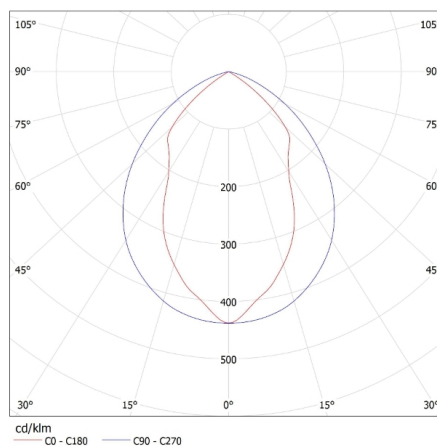

MILEDO (kat 31059) RSTR N 418/4LED/PT-H | GLASSv2 / LDC (Polar)