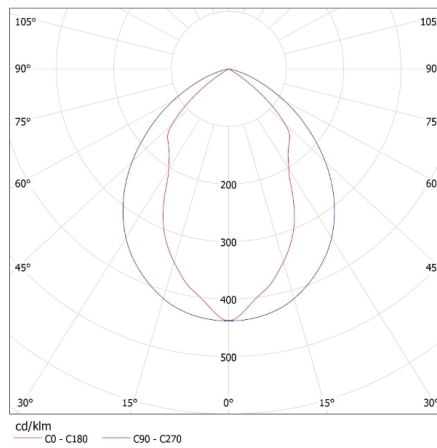

ADDITIONAL INFORMATION:

- fluorescent lamp sockets concealed with a reflector

MILEDO (kat 31059) RSTR N 418/4LED/PT-H | GLASSv3 / LDC (Polar)