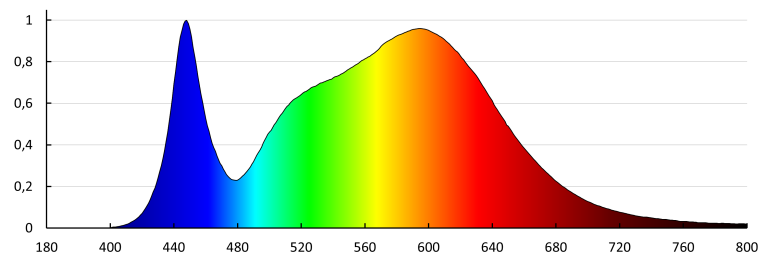

31128 BAREV 2X36W3600 60NW

Recessed-mounted LED panel

Net unit weight [g]: 1035
Grammage [g]: 1348.75
Gross unit weight [g]: 2450
Length of a unit pack [cm]: 60.5
Width of a unit pack [cm]: 7.5
Height of a unit pack [cm]: 61
Weight of a cardboard box [kg]: 10.79
Width of a cardboard box [cm]: 31
Height of a cardboard box [cm]: 63
Length of a cardboard box [cm]: 62
Volume of a cardboard box [m³]: 0.121086