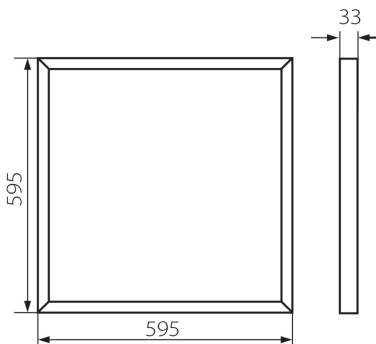

31128 BAREV 2X36W3600 60NW

Recessed-mounted LED panel

8595665311469

GENERAL DATA:

Colour: white

Place of assembly: Recessed mount in the ceiling

Place of application: Indoors

Minimum distance from the illuminated object: 0,5m

Compatible with a dimmer: no

The product is not suitable to be covered with a heat-insulating material: yes

Feeder included: yes

Length [mm]: 595

Width [mm]: 595

Height [mm]: 33

Integrated LED light source: yes

Luminous efficiency of the lamp [lm/W]: 100

Ambient temperature range to which the product can be exposed: 5÷25

Enclosure material: steel

Connection type: Free cable ends

Wire diameter [mm²]: 0,75

IP class: 20

Recessed-mounted LED panel

Net unit weight [g]: 1035
Grammage [g]: 1348.75
Gross unit weight [g]: 2450
Length of a unit pack [cm]: 60.5
Width of a unit pack [cm]: 7.5
Height of a unit pack [cm]: 61
Weight of a cardboard box [kg]: 10.79
Width of a cardboard box [cm]: 31
Height of a cardboard box [cm]: 63
Length of a cardboard box [cm]: 62
Volume of a cardboard box [m³]: 0.121086