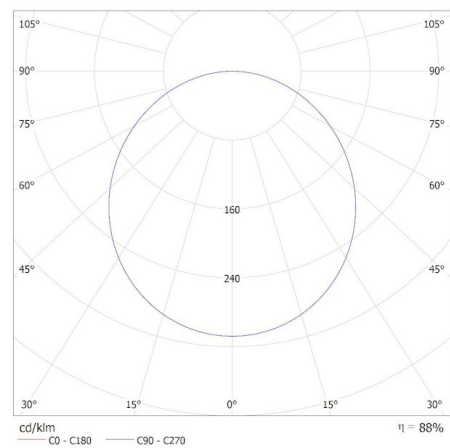

Miledo (kat 31128) BAREV 2X36W3600 60NW / Krzywa rozsyłu światła (biegunowo)

ACCESSORIES

37335

SPN PANEL 60-62