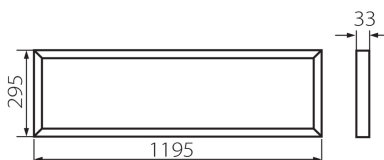

31129 BAREV 2X36W3600 120NW

Recessed-mounted LED panel

8595665311476

GENERAL DATA:

Colour: white
Place of assembly: Recessed mount in the ceiling
Place of application: Indoors
Minimum distance from the illuminated object: 0,5m
Compatible with a dimmer: no
The product is not suitable to be covered with a heat-insulating material: yes
Feeder included: yes
Length [mm]: 1195
Width [mm]: 295
Height [mm]: 33
Integrated LED light source: yes

TECHNICAL DATA:

Rated voltage [V]: 220-240 AC
Rated frequency [Hz]: 50
Maximum power [W]: 36
Class of protection against electric shock: I
Lampshade material: plastic
Diode type: LED SMD
Luminous flux of the light fitting [lm]: 3600
Colour temperature: white
Correlated colour temperature [K]: 4000
Colour consistency in McAdam ellipses: 6
Colour rendering index: 80
Service life [h]: 20000
Number of on/off cycles: ≥ 10000
Lighting angle [°]: 115
Luminous efficiency of the lamp [lm/W]: 100
Ambient temperature range to which the product can be exposed: 5÷25
Enclosure material: steel
Connection type: Free cable ends
Wire diameter [mm²]: 0,75
IP class: 20
Number of pieces in a unit package (package): 2

LOGISTIC DATA:

Unit of measurement: unit
Packaging method: 8
Number of units in the secondary packaging: 1
Number of units in the packaging: 8

31129 BAREV 2X36W3600 120NW

Recessed-mounted LED panel

Net unit weight [g]: 1150
Grammage [g]: 1485
Gross unit weight [g]: 2690
Length of a unit pack [cm]: 121
Width of a unit pack [cm]: 7.5
Height of a unit pack [cm]: 30.5
Weight of a cardboard box [kg]: 11.88
Width of a cardboard box [cm]: 31
Height of a cardboard box [cm]: 33
Length of a cardboard box [cm]: 122
Volume of a cardboard box [m³]: 0.124806