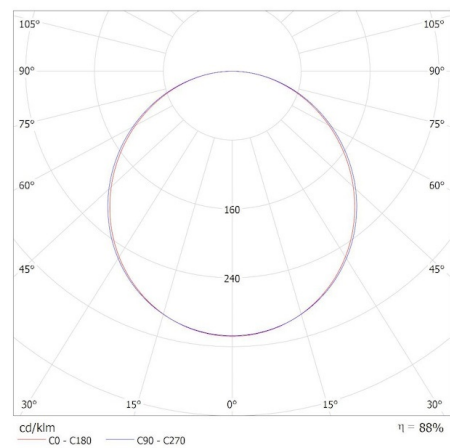

Miledo (kat 31129) BAREV 2X36W3600 120NW / Krzywa rozsyłu światła (biegunowo)

ACCESSORIES

37336

SPN PANEL 120