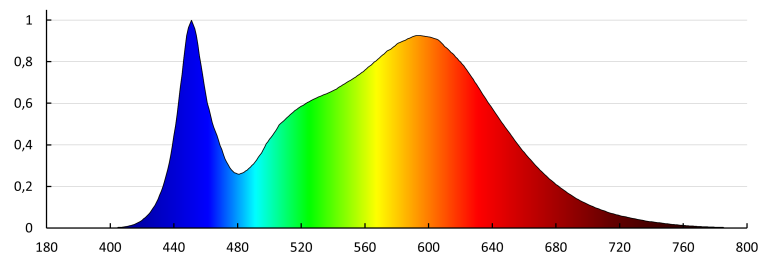

31129 BAREV 2X36W3600 120NW

Recessed-mounted LED panel

Net unit weight [g]: 1150
Grammage [g]: 1485
Gross unit weight [g]: 2690
Length of a unit pack [cm]: 121
Width of a unit pack [cm]: 7.5
Height of a unit pack [cm]: 30.5
Weight of a cardboard box [kg]: 11.88
Width of a cardboard box [cm]: 31
Height of a cardboard box [cm]: 33
Length of a cardboard box [cm]: 122
Volume of a cardboard box [m³]: 0.124806