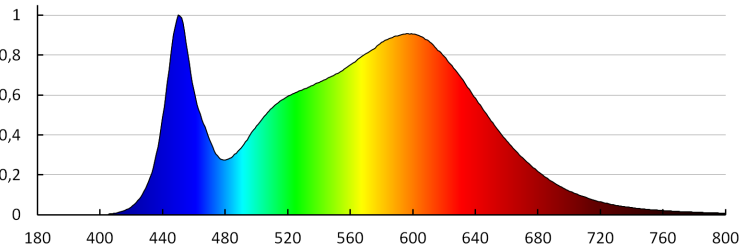

ADDITIONAL INFORMATION:

- 5 years Warranty under the terms of the warranty statement, available on our website

		BAREV R 36W					
		ADTR-S-H 6060 W	ADTR-H 6060 W	ADTR-H 12030 W	CLIPS BLINGO RT	SPN BRAVO S/P 60-62	SPN BRAVO S/P 12030
ACCESSORIES	index	27617	29843	33390	29826	28504	28505
BAREV R 36W 6060 NW	31171	✓	✓		✓	✓	
BAREV R 36W 12030 NW	31172			✓	✓		✓