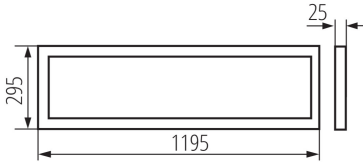

## LOGISTIC DATA:

**Unit of measurement:** unit

**Packaging method:** 5

**Number of units in the secondary packaging :** 1

**Number of units in the packaging :** 5

**Net unit weight [g]:** 1524

# 31172 BAREV R 36W 12030 NW

LED panel

- Grammage [g]:** 2240
- Length of a unit pack [cm]:** 124
- Width of a unit pack [cm]:** 3.5
- Height of a unit pack [cm]:** 30.5
- Weight of a cardboard box [kg]:** 11.2
- Width of a cardboard box [cm]:** 32.5
- Height of a cardboard box [cm]:** 14
- Length of a cardboard box [cm]:** 126
- Volume of a cardboard box [m³]:** 0.05733