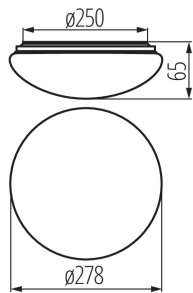

31220 CORSO LED V2 12-NW

Ceiling-mounted LED light fitting

8595665312206

GENERAL DATA:

Colour: white
Place of assembly: ceiling mounted
Place of application: Indoors and outdoors
Minimum distance from the illuminated object: 0,5m
Compatible with a dimmer: no
Height [mm]: 65
Diameter [mm]: 278
Mercury content: no
Integrated LED light source: yes

TECHNICAL DATA:

Rated voltage [V]: 220-240 AC
Rated frequency [Hz]: 50
Maximum power [W]: 12
Class of protection against electric shock: I
Lampshade material: PC
Diode type: LED SMD
Luminous flux of the light fitting [lm]: 900
Colour temperature: white
Correlated colour temperature [K]: 4000
Colour consistency in McAdam ellipses: ≤6
Colour rendering index: 80
Service life [h]: 25000
Number of on/off cycles: ≥20000
Lighting angle [°]: 120
Luminous efficiency of the lamp [lm/W]: 75
Ambient temperature range to which the product can be exposed: -20÷35
Enclosure material: Metal
Connection type: Bolt terminal block
Lamp-heating time [s]: <1
Lamp-ignition time [s]: ≤0,5
IP class: 44

LOGISTIC DATA:

Packaging method: 10
Number of units in the secondary packaging: 1
Number of units in the packaging: 10
Net unit weight [g]: 330
Grammage [g]: 564
Length of a unit pack [cm]: 30
Width of a unit pack [cm]: 7
Height of a unit pack [cm]: 30
Weight of a cardboard box [kg]: 5.64
Width of a cardboard box [cm]: 38

31220 CORSO LED V2 12-NW

Ceiling-mounted LED light fitting

Height of a cardboard box [cm]: 32.5
Length of a cardboard box [cm]: 61.5
Volume of a cardboard box [m³]: 0.075953

MILED0 (kat 31220) CORSO LED V2 12-NW / LDC (Polar)
Luminaire: MILED0 (kat 31220) CORSO LED V2 12-NW
Lamps: 1 x CORSO LED V2 12-NW