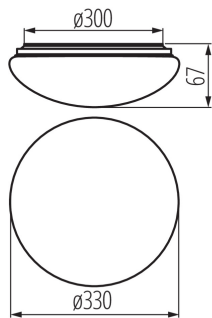

31221 CORSO LED V2 18-NW

Ceiling-mounted LED light fitting

8595665312213

GENERAL DATA:

Colour: white
Place of assembly: ceiling mounted
Place of application: Indoors and outdoors
Minimum distance from the illuminated object: 0,5m
Compatible with a dimmer: no
Height [mm]: 67
Diameter [mm]: 330
Mercury content: no
Integrated LED light source: yes

TECHNICAL DATA:

Rated voltage [V]: 220-240 AC
Rated frequency [Hz]: 50
Maximum power [W]: 18
Class of protection against electric shock: I
Lampshade material: PC
Diode type: LED SMD
Luminous flux of the light fitting [lm]: 1200
Colour temperature: white
Correlated colour temperature [K]: 4000
Colour consistency in McAdam ellipses: ≤6
Colour rendering index: 80
Service life [h]: 25000
Number of on/off cycles: ≥20000
Lighting angle [°]: 120
Luminous efficiency of the lamp [lm/W]: 67
Ambient temperature range to which the product can be exposed: -20÷35
Enclosure material: Metal
Connection type: Bolt terminal block
Lamp-heating time [s]: <1
Lamp-ignition time [s]: ≤0,5
IP class: 44

LOGISTIC DATA:

Packaging method: 10
Number of units in the secondary packaging: 1
Number of units in the packaging: 10
Net unit weight [g]: 484
Grammage [g]: 760
Length of a unit pack [cm]: 36.5
Width of a unit pack [cm]: 7
Height of a unit pack [cm]: 36.5
Weight of a cardboard box [kg]: 7.6
Width of a cardboard box [cm]: 37

31221 CORSO LED V2 18-NW

Ceiling-mounted LED light fitting

Height of a cardboard box [cm]: 38
Length of a cardboard box [cm] : 74.5
Volume of a cardboard box [m³]: 0.104747