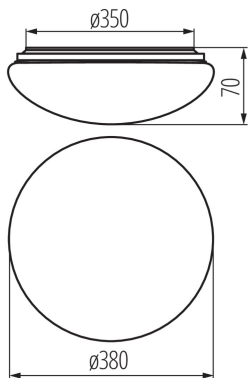

31222 CORSO LED V2 24-NW

Ceiling-mounted LED light fitting