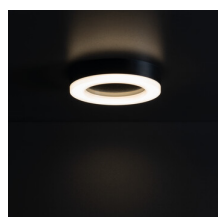

31490 TURA LED 15W-NW-O-B

Ceiling-mounted LED light fitting

8595665314903

GENERAL DATA:

Colour: black

Place of assembly: ceiling mounted, wall mounted

Place of application: Indoors and outdoors

Minimum distance from the illuminated object : 0,5m

Compatible with a dimmer : no

Height [mm]: 42

Diameter [mm]: 190

Mercury content: no

Integrated LED light source : yes

TECHNICAL DATA:

Rated voltage [V]: 220-240 AC

Rated frequency [Hz]: 50

Maximum power [W]: 15

Class of protection against electric shock : II

Lampshade material: plastic

Diode type: LED SMD

Luminous flux of the light fitting [lm]: 1125

Colour temperature: white

Correlated colour temperature [K]: 4000

Colour consistency in McAdam ellipses : 6

Colour rendering index: 80

Service life [h]: 25000

Number of on/off cycles: ≥ 15000

Luminous efficiency of the lamp [lm/W]: 75

Ambient temperature range to which the product can be exposed: -15÷35