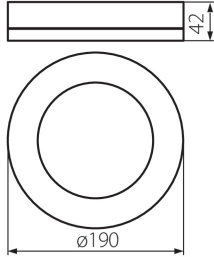

Enclosure material: plastic

Connection type: Bolt terminal block

IP class: 65

LOGISTIC DATA:

Unit of measurement: unit

Packaging method: 24

Number of units in the secondary packaging : 1

Number of units in the packaging : 24

Net unit weight [g]: 316

Grammage [g]: 402.5

Length of a unit pack [cm]: 5

Width of a unit pack [cm]: 19.5

Height of a unit pack [cm]: 19.5

Weight of a cardboard box [kg]: 9.66

31490 TURA LED 15W-NW-O-B

Ceiling-mounted LED light fitting

Width of a cardboard box [cm]: 32

Height of a cardboard box [cm]: 40.5

Length of a cardboard box [cm]: 40

Volume of a cardboard box [m³]: 0.05184