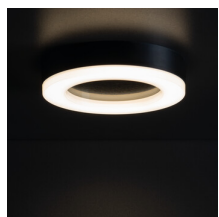

## GENERAL DATA:

**Colour:** black  
**Place of assembly:** ceiling mounted, wall mounted  
**Place of application:** Indoors and outdoors  
**Minimum distance from the illuminated object :** 0,5m  
**Compatible with a dimmer :** no  
**Height [mm]:** 50  
**Diameter [mm]:** 320  
**Mercury content:** no  
**Integrated LED light source :** yes

## TECHNICAL DATA:

**Rated voltage [V]:** 220-240 AC  
**Rated frequency [Hz]:** 50  
**Maximum power [W]:** 24  
**Class of protection against electric shock :** II  
**Lampshade material:** plastic  
**Diode type:** LED SMD  
**Luminous flux of the light fitting [lm]:** 1800  
**Colour temperature:** white  
**Correlated colour temperature [K]:** 4000  
**Colour consistency in McAdam ellipses :** 6  
**Colour rendering index:** 80  
**Service life [h]:** 25000  
**Number of on/off cycles:**  $\geq 15000$   
**Luminous efficiency of the lamp [lm/W]:** 75  
**Ambient temperature range to which the product can be exposed:** -15÷35  
**Enclosure material:** plastic  
**Connection type:** Bolt terminal block  
**IP class:** 65