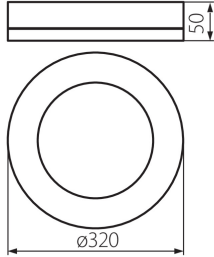

## GENERAL DATA:

**Colour:** black  
**Place of assembly:** ceiling mounted, wall mounted  
**Place of application:** Indoors and outdoors  
**Minimum distance from the illuminated object :** 0,5m  
**Compatible with a dimmer :** no  
**Height [mm]:** 50  
**Diameter [mm]:** 320  
**Mercury content:** no  
**Integrated LED light source :** yes

## TECHNICAL DATA:

**Rated voltage [V]:** 220-240 AC  
**Rated frequency [Hz]:** 50  
**Maximum power [W]:** 24  
**Class of protection against electric shock :** II  
**Lampshade material:** plastic  
**Diode type:** LED SMD  
**Luminous flux of the light fitting [lm]:** 1800  
**Colour temperature:** white  
**Correlated colour temperature [K]:** 4000  
**Colour consistency in McAdam ellipses :** 6  
**Colour rendering index:** 80  
**Service life [h]:** 25000  
**Number of on/off cycles:**  $\geq 15000$   
**Luminous efficiency of the lamp [lm/W]:** 75  
**Ambient temperature range to which the product can be exposed:** -15÷35  
**Enclosure material:** plastic  
**Connection type:** Bolt terminal block  
**IP class:** 65

## LOGISTIC DATA:

**Unit of measurement:** unit  
**Packaging method:** 10  
**Number of units in the secondary packaging :** 1  
**Number of units in the packaging:** 10  
**Net unit weight [g]:** 866  
**Grammage [g]:** 1088  
**Length of a unit pack [cm]:** 5.7  
**Width of a unit pack [cm]:** 32.5  
**Height of a unit pack [cm]:** 32  
**Weight of a cardboard box [kg]:** 10.88

## 31491 TURA LED 24W-NW-O-B

---

Ceiling-mounted LED light fitting

**Width of a cardboard box [cm]:** 34

**Height of a cardboard box [cm]:** 34.5

**Length of a cardboard box [cm]:** 58

**Volume of a cardboard box [m<sup>3</sup>]:** 0.068034