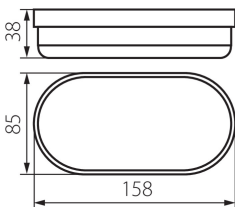

31495 TOLU C LED 6W-NW-W

Bulkhead fixture

8595665314958

GENERAL DATA:

Colour: white
Place of assembly: wall mounted, ceiling mounted
Place of application: Indoors and outdoors
Minimum distance from the illuminated object : 0,5m
Compatible with a dimmer: no
Mercury content: no
Integrated LED light source : yes

TECHNICAL DATA:

Rated voltage [V]: 220-240 AC
Rated frequency [Hz]: 50
Maximum power [W]: 6
Class of protection against electric shock : II
Lampshade material: plastic
Diode type: LED SMD
Luminous flux of the light fitting [lm]: 420
Colour temperature: white
Correlated colour temperature [K]: 4000
Colour consistency in McAdam ellipses : 6
Colour rendering index: 80
Service life [h]: 20000
Number of on/off cycles: ≥ 15000
Lighting angle [°]: 120
Luminous efficiency of the lamp [lm/W]: 70
Ambient temperature range to which the product can be exposed: -20÷40
Enclosure material: plastic
Connection type: Self-clamping block
Range of sections of wires used [mm²]: 0,5-2,5
IP class: 54

LOGISTIC DATA:

Unit of measurement: unit
Packaging method: 100
Number of units in the secondary packaging : 1
Number of units in the packaging: 100
Net unit weight [g]: 80
Grammage [g]: 98.8
Gross unit weight [g]: 90
Length of a unit pack [cm]: 16
Width of a unit pack [cm]: 8.5
Height of a unit pack [cm]: 4

31495 TOLU C LED 6W-NW-W

Bulkhead fixture

Weight of a cardboard box [kg]: 9.88
Width of a cardboard box [cm]: 41
Height of a cardboard box [cm]: 34.5
Length of a cardboard box [cm]: 43.5
Volume of a cardboard box [m³]: 0.061531