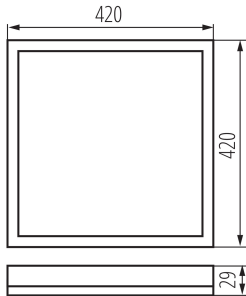

31534 AZPO LED 22WCCT-L-W

Ceiling-mounted LED light fitting

8595665315344

GENERAL DATA:

Colour: white
Place of assembly: ceiling mounted
Place of application: Indoors and outdoors
Minimum distance from the illuminated object : 0,5m
Compatible with a dimmer : no
Length [mm]: 420
Width [mm]: 420
Height [mm]: 29
Mercury content: no
Integrated LED light source : yes

TECHNICAL DATA:

Rated voltage [V]: 220-240 AC
Rated frequency [Hz]: 50
Maximum power [W]: 22
Class of protection against electric shock : II
Lampshade material: plastic
Enclosure material: plastic
Light source: LED
Diode type: LED SMD
Luminous flux [lm]: 2600
Useful luminous flux of the light source Φ_{use} [lm] : 2 x 1600
Colour temperature: white, Warm white, cold white
Correlated colour temperature [K] : 3000/4000/6000
Colour consistency in McAdam ellipses : 6
Colour rendering index: 80
Service life [h] : 20000
Number of on/off cycles : ≥ 15000
Lighting angle [°]: 120
Luminous efficiency of the lamp [lm/W] : 118
Ambient temperature range to which the product can be exposed : -20÷40
Connection type: Self-clamping block
Range of sections of wires used [mm²]: 0,5-1,5
IP class: 54
Kształt: square

LOGISTIC DATA:

Unit of measurement: unit
Packaging method: 10
Number of units in the secondary packaging : 1

31534 AZPO LED 22WCCT-L-W

Ceiling-mounted LED light fitting

Number of units in the packaging: 10
Net unit weight [g]: 1370
Grammage [g]: 1690
Gross unit weight [g]: 1616
Length of a unit pack [cm]: 43
Width of a unit pack [cm]: 3.5
Height of a unit pack [cm]: 43
Weight of a cardboard box [kg]: 16.9
Width of a cardboard box [cm]: 37
Height of a cardboard box [cm]: 45
Length of a cardboard box [cm]: 44.5
Volume of a cardboard box [m³]: 0.074093