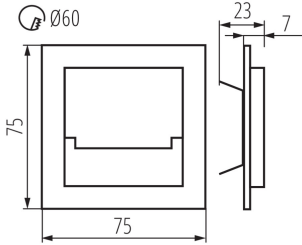

32490 SABIK MINI LED NW

Staircase LED light fitting