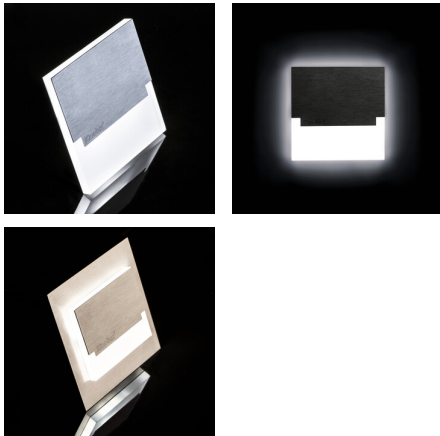

## 32490 SABIK MINI LED NW

Staircase LED light fitting

5905339324900

SABIK LED; SABIK LED AC

Kanlux SABIK means modern design combined with an attractive effect of lighting. It is a perfect idea to highlight stairs and corridors or to emphasize decor of rooms. The unique structure of the holders ensures even emission of light. The AC version is equipped with 230V power supply unit which fits into a box and the PIR version is equipped with a motion sensor. The sensor detects movement / turns lights on regardless of the ambient light intensity.

### GENERAL DATA:

**To be built into the wall:** yes

**Colour:** stainless steel

**Place of assembly:** Recessed mount in the wall

**Place of application:** Indoors

**Minimum distance from the illuminated object:** 0,1m