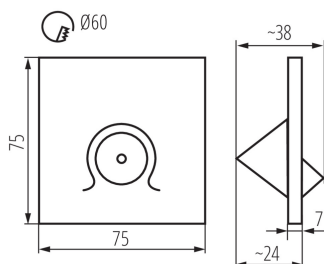

32495 MEFIS LED W-NW

Staircase LED light fitting

5905339324955

Kanlux MEFIS LED is an untypical series of stair fittings. This fitting is available in white, black and grey colours, thus you can choose the colour that matches the interior. Kanlux MEFIS LED fitting is in an original shape and is characterized by a focused luminous flux, thus you can direct it so that it will light points which you wish.

GENERAL DATA:

To be built into the wall: yes

Colour: white

Place of assembly: Recessed mount in the wall

Place of application: Indoors

Minimum distance from the illuminated object: 0,1m

Length [mm]: 75

Width [mm]: 38

Height [mm]: 75

Required diameter of the assembly box [Ømm]: 60

Assembly-hole dimensions [mm]: 60

Integrated LED light source: yes

TECHNICAL DATA:

Rated voltage [V]: 12 DC

Maximum power [W]: 0,7

Class of protection against electric shock: III

Diode type: LED SMD

Luminous flux [lm]: 35

Colour temperature: white

Correlated colour temperature [K]: 4000

Colour consistency in McAdam ellipses: ≤6

Colour rendering index: 80

Service life [h]: 50000

Number of on/off cycles: ≥20000

Luminous efficiency of the lamp [lm/W]: 50

Ambient temperature range to which the product can be exposed: 5÷25

Enclosure material: plastic

Connection type: Free cable ends

Wire length [m]: 0.18

Lamp-heating time [s]: ≤1

Lamp-ignition time [s]: ≤0,5

IP class: 20