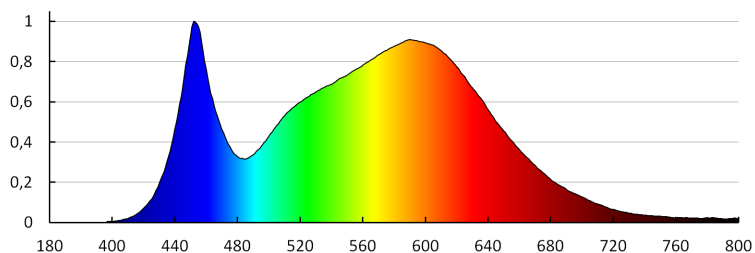

LOGISTIC DATA:

Packaging method: 100
Number of units in the secondary packaging: 1
Number of units in the packaging: 100
Net unit weight [g]: 34
Grammage [g]: 54.9
Length of a unit pack [cm]: 11
Width of a unit pack [cm]: 4
Height of a unit pack [cm]: 16.5
Weight of a cardboard box [kg]: 5.49
Width of a cardboard box [cm]: 23.5
Height of a cardboard box [cm]: 34.5
Length of a cardboard box [cm]: 63
Volume of a cardboard box [m³]: 0.051077

KANLUX S.A. (kat 32495) MEFIS LED W-NW / LDC (Polar)