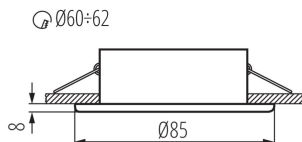

32501 MARIN CT-S80-B

Ceiling-mounted spotlight fitting

5905339325013

IP
44/20

Kanlux MARIN means small and tight ceiling holders to be used in places with increased humidity. They can easily be placed in a bathroom above a mirror, in a kitchen or in a laundry.

GENERAL DATA:

Colour: black matt

Necessity of using self-shielding lamps: yes

Place of assembly: Recessed mount in the ceiling

Place of application: Indoors and outdoors

Minimum distance from the illuminated object: 0,5m

The product is not suitable to be covered with a heat-insulating material: yes

Height [mm]: 37

Diameter [mm]: 85

Assembly hole [mm]: Ø60-62

TECHNICAL DATA:

Rated voltage [V]: 12 AC; 12 DC

Maximum power [W]: max 10