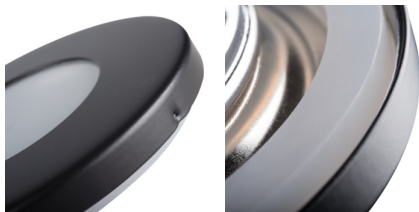

32501 MARIN CT-S80-B

Ceiling-mounted spotlight fitting

5905339325013

IP
44/20

Kanlux MARIN means small and tight ceiling holders to be used in places with increased humidity. They can easily be placed in a bathroom above a mirror, in a kitchen or in a laundry.

GENERAL DATA:

Colour: black matt

Necessity of using self-shielding lamps: yes

Place of assembly: Recessed mount in the ceiling

Place of application: Indoors and outdoors

Minimum distance from the illuminated object: 0,5m