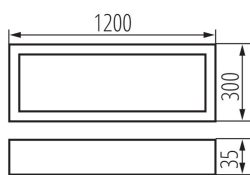

32819 OS 40W-830-MPRM-B-N3

Surface-mounted LED office fixture

5905339328199

GENERAL DATA:

Colour: black

Place of assembly: ceiling mounted

Place of application: Indoors

Minimum distance from the illuminated object: 0,5m

Compatible with a dimmer: no

The product is not suitable to be covered with a heat-insulating material: yes

Length [mm]: 1200

Width [mm]: 300

Height [mm]: 35

Integrated LED light source: yes

TECHNICAL DATA:

Enclosure material: Metal

Connection type: Self-clamping block

Range of sections of wires used [mm²]: 1,5÷2,5

Lamp-heating time [s]: ≤ 1

Lamp-ignition time [s]: $\leq 0,5$

IP class: 20

LOGISTIC DATA:

Packaging method: 1

Number of units in the secondary packaging: 1

Number of units in the packaging: 1

Net unit weight [g]: 4060

Surface-mounted LED office fixture

Grammage [g]: 4440
Length of a unit pack [cm]: 120
Width of a unit pack [cm]: 30
Height of a unit pack [cm]: 3.5
Weight of a cardboard box [kg]: 4.44
Width of a cardboard box [cm]: 32.5
Height of a cardboard box [cm]: 5.5
Length of a cardboard box [cm] : 123
Volume of a cardboard box [m³]: 0.021986