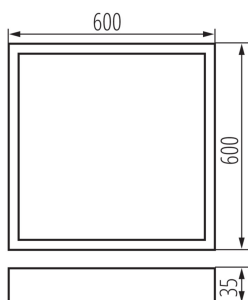

Surface-mounted LED office fixture

5905339328205

GENERAL DATA:

Colour: white

Place of assembly: ceiling mounted

Place of application: Indoors

Minimum distance from the illuminated object: 0,5m

Compatible with a dimmer: no

The product is not suitable to be covered with a heat-insulating material: yes

Length [mm]: 600

Width [mm]: 600

Height [mm]: 35

Integrated LED light source: yes

TECHNICAL DATA:

Rated voltage [V]: 220-240 AC

Net unit weight [g]: 4060

Surface-mounted LED office fixture

Grammage [g]: 4440

Length of a unit pack [cm]: 63

Width of a unit pack [cm]: 61.5

Height of a unit pack [cm]: 5.5

Weight of a cardboard box [kg]: 4.44

Width of a cardboard box [cm]: 61.5

Height of a cardboard box [cm]: 5.5

Length of a cardboard box [cm]: 63

Volume of a cardboard box [m³]: 0.02131

ADDITIONAL INFORMATION:

- 5 years Warranty under the terms of the warranty statement, available on our website