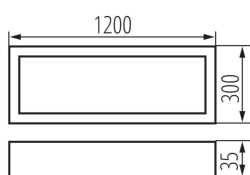

32821 OS 40W-840-MPRM-W-N3

Surface-mounted LED office fixture

5905339328212

GENERAL DATA:

Colour: white

Place of assembly: ceiling mounted

Place of application: Indoors

Minimum distance from the illuminated object: 0,5m

Compatible with a dimmer: no

The product is not suitable to be covered with a heat-insulating material: yes

Length [mm]: 1200

Width [mm]: 300

Height [mm]: 35

Integrated LED light source: yes

TECHNICAL DATA:

Enclosure material: Metal

Connection type: Self-clamping block

Range of sections of wires used [mm²]: 1,5÷2,5

Lamp-heating time [s]: ≤ 1

Lamp-ignition time [s]: $\leq 0,5$

IP class: 20

LOGISTIC DATA:

Packaging method: 1

Number of units in the secondary packaging: 1

Number of units in the packaging: 1

Net unit weight [g]: 4150

Surface-mounted LED office fixture

Grammage [g]: 4580
Length of a unit pack [cm]: 123
Width of a unit pack [cm]: 32.5
Height of a unit pack [cm]: 5.5
Weight of a cardboard box [kg]: 4.58
Width of a cardboard box [cm]: 32.5
Height of a cardboard box [cm]: 5.5
Length of a cardboard box [cm] : 123
Volume of a cardboard box [m³]: 0.021986