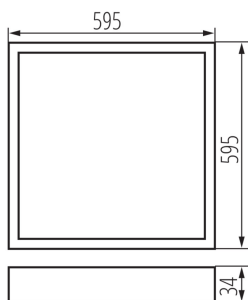

32822 OS 40W-840-MPRM-W-P1

Recessed - Mounted LED Office Fixture

5905339328229

GENERAL DATA:

Colour: white

Place of assembly: Recessed mount in the ceiling

Place of application: Indoors

Minimum distance from the illuminated object: 0,5m

Compatible with a dimmer: no

The product is not suitable to be covered with a heat-insulating material: yes

Length [mm]: 595

Width [mm]: 595

Height [mm]: 34

Integrated LED light source: yes

TECHNICAL DATA:

Rated voltage [V]: 220-240 AC

Height of a cardboard box [cm]: 5.5

Length of a cardboard box [cm] : 63

Volume of a cardboard box [m³]: 0.02131

ADDITIONAL INFORMATION:

- 5 years Warranty under the terms of the warranty statement, available on our website