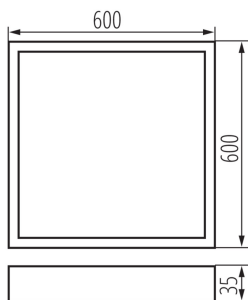

32824 OS 40W-840-MPRM-B-N1

Surface-mounted LED office fixture

5905339328243

GENERAL DATA:

Colour: black

Place of assembly: ceiling mounted

Place of application: Indoors

Minimum distance from the illuminated object: 0,5m

Compatible with a dimmer: no

The product is not suitable to be covered with a heat-insulating material: yes

Length [mm]: 600

Width [mm]: 600

Height [mm]: 35

Integrated LED light source: yes

TECHNICAL DATA:

Rated voltage [V]: 220-240 AC

Net unit weight [g]: 4150

32824 OS 40W-840-MPRM-B-N1

Surface-mounted LED office fixture

Grammage [g]: 4510

Length of a unit pack [cm]: 63

Width of a unit pack [cm]: 61.5

Height of a unit pack [cm]: 5.5

Weight of a cardboard box [kg]: 4.51

Width of a cardboard box [cm]: 61.5

Height of a cardboard box [cm]: 5.5

Length of a cardboard box [cm] : 63

Volume of a cardboard box [m³]: 0.02131

ADDITIONAL INFORMATION:

- 5 years Warranty under the terms of the warranty statement, available on our website