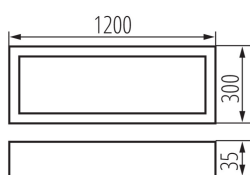

### GENERAL DATA:

**Colour:** black

**Place of assembly:** ceiling mounted

**Place of application:** Indoors

**Minimum distance from the illuminated object:** 0,5m

**Compatible with a dimmer:** no

**The product is not suitable to be covered with a heat-insulating material:** yes

**Length [mm]:** 1200

**Width [mm]:** 300

**Height [mm]:** 35

**Integrated LED light source:** yes

### LOGISTIC DATA:

**Packaging method:** 1

**Number of units in the secondary packaging:** 1

**Number of units in the packaging:** 1

**Net unit weight [g]:** 4190

Surface-mounted LED office fixture

**Grammage [g]:** 4620  
**Length of a unit pack [cm]:** 123  
**Width of a unit pack [cm]:** 32.5  
**Height of a unit pack [cm]:** 5.5  
**Weight of a cardboard box [kg]:** 4.62  
**Width of a cardboard box [cm]:** 32.5  
**Height of a cardboard box [cm]:** 5.5  
**Length of a cardboard box [cm] :** 123  
**Volume of a cardboard box [m<sup>3</sup>]:** 0.021986