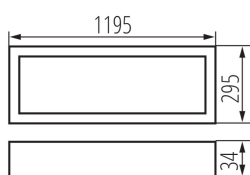

32827 OS 40W-840-MPRM-B-P3

Recessed - Mounted LED Office Fixture

5905339328274

GENERAL DATA:

Colour: black

Place of assembly: Recessed mount in the ceiling

Place of application: Indoors

Minimum distance from the illuminated object: 0,5m

Compatible with a dimmer: no

The product is not suitable to be covered with a heat-insulating material: yes

Length [mm]: 1195

Width [mm]: 295

Height [mm]: 34

Integrated LED light source: yes

TECHNICAL DATA:

Enclosure material: Metal

Connection type: Self-clamping block

Range of sections of wires used [mm²]: 1,5÷2,5

Lamp-heating time [s]: ≤ 1

Lamp-ignition time [s]: $\leq 0,5$

IP class: 20

LOGISTIC DATA:

Packaging method: 1

Number of units in the secondary packaging: 1

Number of units in the packaging: 1

Net unit weight [g]: 4030

Recessed - Mounted LED Office Fixture

Grammage [g]: 4490
Length of a unit pack [cm]: 123
Width of a unit pack [cm]: 33
Height of a unit pack [cm]: 6
Weight of a cardboard box [kg]: 4.49
Width of a cardboard box [cm]: 33
Height of a cardboard box [cm]: 6
Length of a cardboard box [cm] : 123
Volume of a cardboard box [m³]: 0.024354