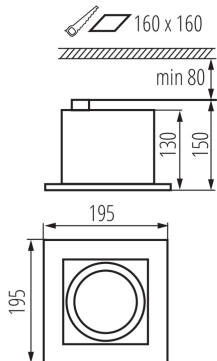

32930 MATEO ES DLP-150-B

Downlight fitting

5905339329301

Kanlux MATEO ES is an elegant ceiling luminaire which can be matched with the spectacular Kanlux ES-111 bulbs. The luminaire body is made of steel and finished in matt black. You can choose between black or white lamp finish. Thanks to angle adjustment, you can direct the light to a selected point.

GENERAL DATA:

Colour: black

Place of assembly: Recessed mount in the ceiling

Place of application: Indoors

Minimum distance from the illuminated object: 0,5m

Length [mm]: 195

Width [mm]: 195

Height [mm]: 150

Assembly hole [mm]: 160x160

TECHNICAL DATA:

Rated voltage [V]: 220-240 AC

Rated frequency [Hz]: 50

Maximum power [W]: max 25

Class of protection against electric shock: II

Light source: ES-111

Light source included: no

Cap: GU10

Ambient temperature range to which the product can be exposed: 5÷25

Enclosure material: aluminum alloy

Connection type: Bolt terminal block

Range of sections of wires used [mm²]: 1,5

Lighting-fixture angle regulation: in two axes

Lighting-fixture angle regulation [°]: 65/35

IP class: 20

LOGISTIC DATA:

Packaging method: 12

Number of units in the secondary packaging: 1

Number of units in the packaging: 12

Net unit weight [g]: 860

Grammage [g]: 1125

Length of a unit pack [cm]: 20.5

Width of a unit pack [cm]: 20.5

Height of a unit pack [cm]: 16.5

Weight of a cardboard box [kg]: 13.5

Width of a cardboard box [cm]: 42

Height of a cardboard box [cm]: 52