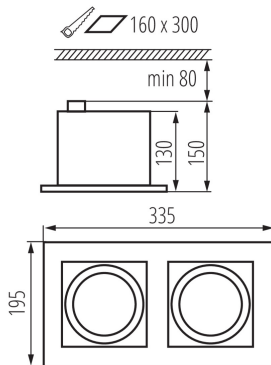

GENERAL DATA:

Colour: black

Place of assembly: Recessed mount in the ceiling

Place of application: Indoors

Minimum distance from the illuminated object: 0,5m

Length [mm]: 335

Width [mm]: 195

Height [mm]: 150

Lighting-fixture angle regulation [°]: 65/35

IP class: 20

LOGISTIC DATA:

Packaging method: 6

Number of units in the secondary packaging: 1

Number of units in the packaging: 6

Net unit weight [g]: 1350

Grammage [g]: 1783.33

Length of a unit pack [cm]: 35.5

Width of a unit pack [cm]: 20.5

Height of a unit pack [cm]: 16.5

Weight of a cardboard box [kg]: 10.69998

Width of a cardboard box [cm]: 36

Height of a cardboard box [cm]: 53

Downlight fitting

Length of a cardboard box [cm] : 42

Volume of a cardboard box [m³]: 0.080136