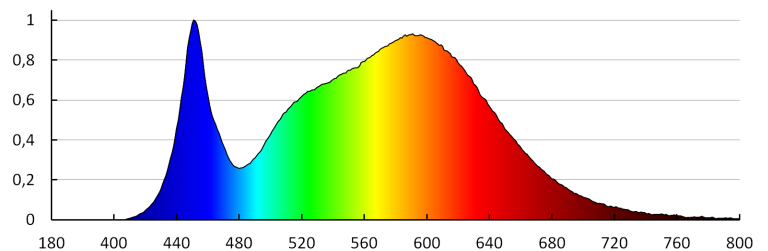

KANLUX S.A. (kat 32942) BENO 18W NW-L-W / LDC (Polar)

LOGISTIC DATA:

Unit of measurement: unit

Packaging method: 10

Number of units in the secondary packaging : 1

Number of units in the packaging: 10

Net unit weight [g]: 480

Grammage [g]: 637

Length of a unit pack [cm]: 22.5

Width of a unit pack [cm]: 6

Height of a unit pack [cm]: 23

Weight of a cardboard box [kg]: 6.37

Width of a cardboard box [cm]: 32.5

Height of a cardboard box [cm]: 25

Length of a cardboard box [cm]: 47

Volume of a cardboard box [m³]: 0.038188