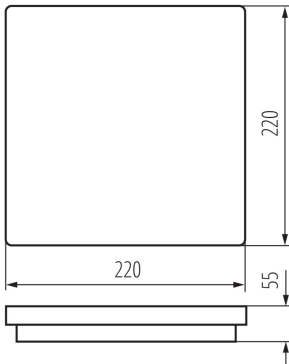

32942 BENO 18W NW-L-W

Ceiling-mounted LED light fitting