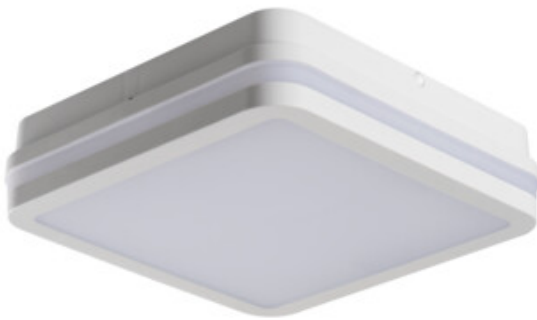

32942 BENO 18W NW-L-W

Ceiling-mounted LED light fitting

5905339329424

Kanlux BENO luminaries that's unique design and unique light effect. They were created on the basis of individual order of Kanlux, and their designs were registered by us at the patent office. Kanlux BENO LED also provides high weather resistance (IP54), quick and easy installation on the ceiling or wall, and Beno is equipped with the adjustable movement sensor (in versions -SE). Kanlux BENO LED is a multifunctional fitting, which due to its design and its technical aspects, we can apply practically anywhere.

GENERAL DATA:

Colour: white
Place of assembly: wall mounted, ceiling mounted
Place of application: Indoors and outdoors
Minimum distance from the illuminated object: 0,5m
Compatible with a dimmer: no
Length [mm]: 220
Width [mm]: 220
Height [mm]: 55
Mercury content: no
Integrated LED light source: yes

TECHNICAL DATA:

Rated voltage [V]: 220-240 AC
Rated frequency [Hz]: 50
Maximum power [W]: 18
Class of protection against electric shock: II
Lampshade material: plastic
Diode type: LED SMD
Luminous flux of the light fitting [lm]: 1550
Useful luminous flux of the light source Φ_{use} [lm]: 2400
Useful luminous flux of the light source Φ_{use} [lm]: in sphere (360°)
Colour temperature: white
Correlated colour temperature [K]: 4000
Colour consistency in McAdam ellipses: ≤ 6
Colour rendering index: 80
Service life [h]: 20000
Luminous-flux-retention factor at the end of rated service life: L70B50
Number of on/off cycles: ≥ 20000
Lighting angle [°]: 110
Luminous efficiency of the lamp [lm/W]: 86

32942 BENO 18W NW-L-W

Ceiling-mounted LED light fitting

Ambient temperature range to which the product can be exposed: -15÷35

Enclosure material: plastic

Connection type: Self-clamping block

Range of sections of wires used [mm²]: 0,5÷1,5