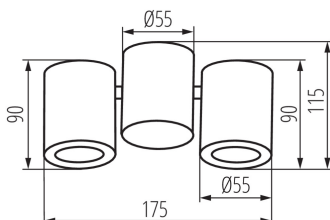

32952 BLURRO 2xGU10 CO-B

Ceiling-mounted spotlight fitting

5905339329523

HIGH
quality
finish

DESIGN
unique

Kanlux BLURRO are spot ceiling lamps. The unusual design of these luminaires can be successfully used in many rooms in the home. Free adjustment of the light beam direction is their additional advantage. We can choose a lamp with one or two points of light. Their shape is deceptively simple, but definitely boring. Kanlux BLURRO will successfully illuminate the living room, kitchen and hall. In larger rooms, we will successfully combine several luminaires.

GENERAL DATA:

Colour: black

Place of assembly: ceiling mounted

Place of application: Indoors

Minimum distance from the illuminated object: 0,5m

The product is not suitable to be covered with a heat-insulating material: yes

TECHNICAL DATA:

Rated voltage [V]: 220-240 AC

Rated frequency [Hz]: 50

Maximum power [W]: 2 x max 10

Class of protection against electric shock: I

Light source: PAR16

Light source included: no

Cap: GU10

Ambient temperature range to which the product can be exposed: 5÷25

Enclosure material: aluminum alloy

Connection type: Bolt terminal block

Range of sections of wires used [mm²]: 0,75÷1,5

The fixture is movable vertically [°]: 60

Lighting-fixture angle regulation: in one axis

IP class: 20

LOGISTIC DATA:

Packaging method: 10

Number of units in the secondary packaging: 1

Number of units in the packaging: 10

Net unit weight [g]: 480

Grammage [g]: 554

Length of a unit pack [cm]: 18.5

Width of a unit pack [cm]: 6.5

Height of a unit pack [cm]: 12

Weight of a cardboard box [kg]: 5.54