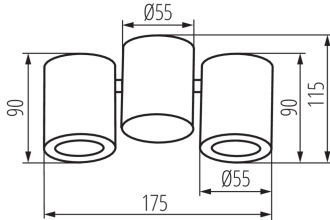

GENERAL DATA:

Colour: white

Place of assembly: ceiling mounted

Place of application: Indoors

Minimum distance from the illuminated object: 0,5m

The product is not suitable to be covered with a heat-insulating material: yes

Ambient temperature range to which the product can be exposed: 5÷25

Enclosure material: aluminum alloy

Connection type: Bolt terminal block

Range of sections of wires used [mm²]: 0,75÷1,5

The fixture is movable vertically [°]: 60

Lighting-fixture angle regulation: in one axis

IP class: 20

LOGISTIC DATA:

Packaging method: 10

Number of units in the secondary packaging: 1

Number of units in the packaging: 10

Net unit weight [g]: 480

Grammage [g]: 554

Length of a unit pack [cm]: 18.5

Width of a unit pack [cm]: 6.5

Height of a unit pack [cm]: 12

Weight of a cardboard box [kg]: 5.54

32953 BLURRO 2xGU10 CO-W

Ceiling-mounted spotlight fitting

Width of a cardboard box [cm]: 20.5
Height of a cardboard box [cm]: 26.5
Length of a cardboard box [cm] : 35
Volume of a cardboard box [m³]: 0.019014