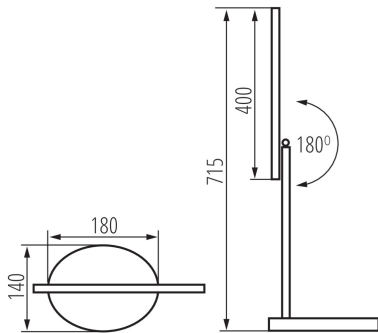

33071 REXAR LED B

LED desk lamp