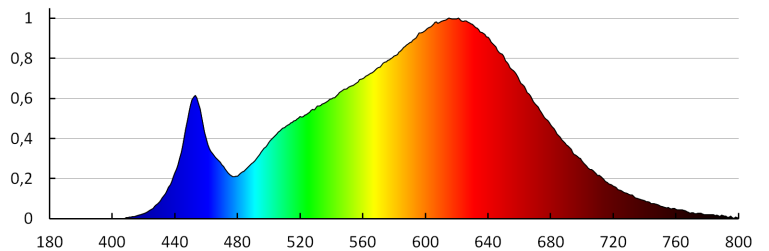

ADDITIONAL INFORMATION:

- 5 years Warranty under the terms of the warranty statement, available on our website
- for installation on the TEAR N busbar

KANLUX S.A. (kat 33131) ATL1 18W-930-S6-B / LDC (Polar)