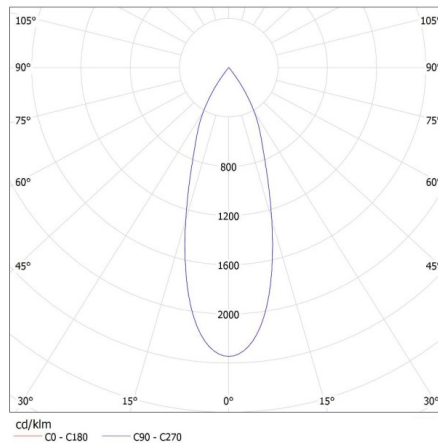

KANLUX S.A. (kat 33131+33141) ATL1 18W-930-S6-B + 33141 / LDC (Polar)