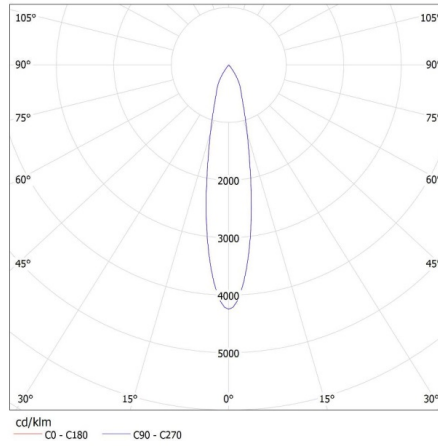

33131 ATL1 18W-930-S6-B

Track light projector

KANLUX S.A. (kat 33131+33140) ATL1 18W-930-S6-B + 33140 / LDC (Polar)

Luminaire: KANLUX S.A. (kat 33131+33140) ATL1 18W-930-S6-B + 33140
Lamps: 1 x ATL1 18W-930-S6