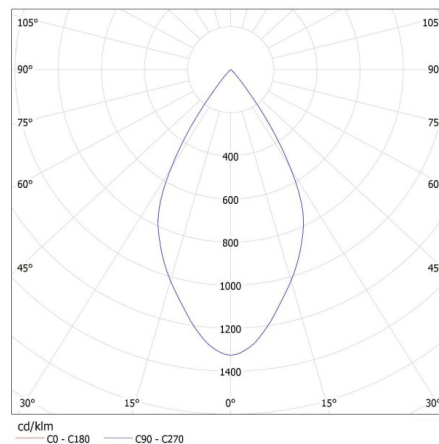

KANLUX S.A. (kat 33131) ATL1 18W-930-S6-B / LDC (Polar)