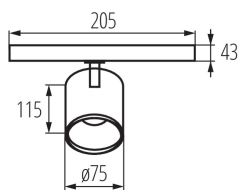

Track light projector

5905339331311

Kanlux ACORD ATL 1 are integrated lighting fixtures to be mounted on three-phase track. These are lamps that can be adapted to our individual needs. We can choose white or black, two powers (18W and 30W), light color and lighting angle (standard is 60°, but we can replace the reflector and change the angle to 15° or 36°) depending on whether we want to illuminate the surface or a specific detail. Kanlux ACORD ATL 1 stands for 50 000 hours of durability and a 5-year warranty. Branded key components (LED COB and power supply), high level of real color rendering (CRI > 90) and elimination of glare (UGR < 19) are other advantages of these unique luminaires.

GENERAL DATA:

Colour: black
Place of assembly: rail TEAR
Place of application: Indoors
Minimum distance from the illuminated object: 0,5m
Compatible with a dimmer: no
Integrated LED light source: yes

TECHNICAL DATA:

Rated voltage [V]: 220-240 AC
Rated frequency [Hz]: 50
Maximum power [W]: 18
Class of protection against electric shock: II
Diode type: LED COB
Luminous flux [lm]: 1700
Colour temperature: Warm white
Correlated colour temperature [K]: 3000
Colour consistency in McAdam ellipses: ≤6
Colour rendering index: 90
Service life [h]: 50000
Number of on/off cycles: ≥30000
Lighting angle [°]: 60
Luminous efficiency of the lamp [lm/W]: 94
Ambient temperature range to which the product can be exposed: 5÷25
Enclosure material: aluminum alloy
Protective glass material: plastic
Lamp-heating time [s]: ≤1
Lamp-ignition time [s]: ≤0,5
The fixture is movable horizontally [°]: 315
The fixture is movable vertically [°]: 90
IP class: 20