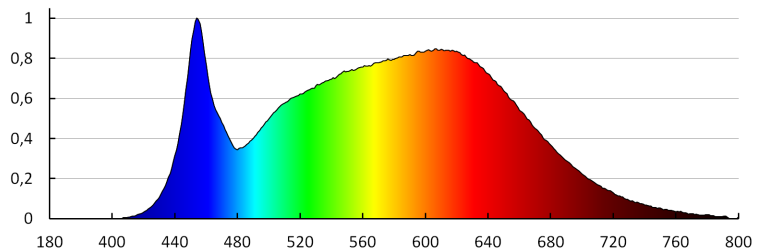

ADDITIONAL INFORMATION:

- 5 years Warranty under the terms of the warranty statement, available on our website
- for installation on the TEAR N busbar

KANLUX S.A. (kat 33132) ATL1 18W-940-S6-W / LDC (Polar)