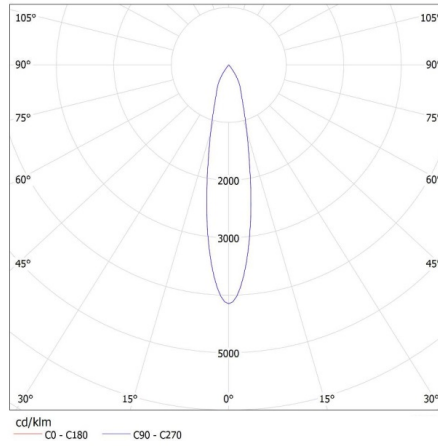

33132 ATL1 18W-940-S6-W

Track light projector

KANLUX S.A. (kat 33132+33140) ATL1 18W-940-S6-W + 33140 / LDC (Polar)

Luminaire: KANLUX S.A. (kat 33132+33140) ATL1 18W-940-S6-W + 33140
Lamps: 1 x ATL1 18W-940-S6