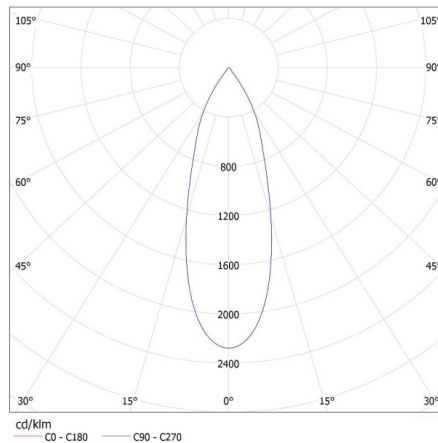

KANLUX S.A. (kat 33132+33141) ATL1 18W-940-S6-W + 33141 / LDC (Polar)