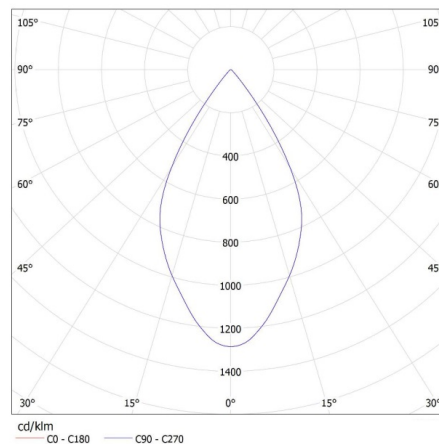

KANLUX S.A. (kat 33132) ATL1 18W-940-S6-W / LDC (Polar)