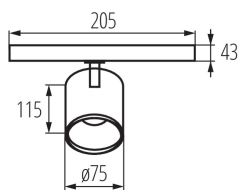

Track light projector

5905339331328

Kanlux ACORD ATL 1 are integrated lighting fixtures to be mounted on three-phase track. These are lamps that can be adapted to our individual needs. We can choose white or black, two powers (18W and 30W), light color and lighting angle (standard is 60°, but we can replace the reflector and change the angle to 15° or 36°) depending on whether we want to illuminate the surface or a specific detail. Kanlux ACORD ATL 1 stands for 50 000 hours of durability and a 5-year warranty. Branded key components (LED COB and power supply), high level of real color rendering (CRI > 90) and elimination of glare (UGR < 19) are other advantages of these unique luminaires.

GENERAL DATA:

Colour: white

Place of assembly: rail TEAR

Place of application: Indoors

Minimum distance from the illuminated object: 0,5m

Compatible with a dimmer: no

Integrated LED light source: yes

TECHNICAL DATA:

Rated voltage [V]: 220-240 AC

Rated frequency [Hz]: 50

Maximum power [W]: 18

Class of protection against electric shock: II

Diode type: LED COB

Luminous flux [lm]: 1800

Colour temperature: white

Correlated colour temperature [K]: 4000

Colour consistency in McAdam ellipses: ≤6

Colour rendering index: 90

Service life [h]: 50000

Number of on/off cycles: ≥30000

Lighting angle [°]: 60

Luminous efficiency of the lamp [lm/W]: 100

Ambient temperature range to which the product can be exposed: 5÷25

Enclosure material: aluminum alloy

Protective glass material: plastic

Lamp-heating time [s]: ≤1

Lamp-ignition time [s]: ≤0,5

The fixture is movable horizontally [°]: 315

The fixture is movable vertically [°]: 90

IP class: 20