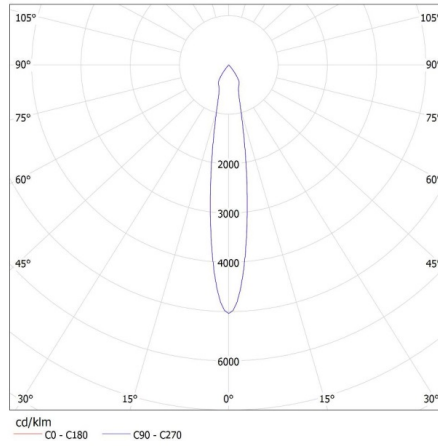

33134 ATL1 30W-930-S6-W

Track light projector

KANLUX S.A. (kat 33134+33142) ATL1 30W-930-S6-W + 33142 / LDC (Polar)

Luminaire: KANLUX S.A. (kat 33134+33142) ATL1 30W-930-S6-W + 33142
Lamps: 1 x ATL1 30W-930-S6