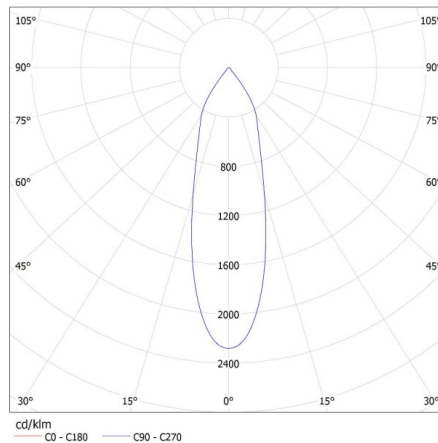

KANLUX S.A. (kat 33134+33143) ATL1 30W-930-S6-W + 33143 / LDC (Polar)