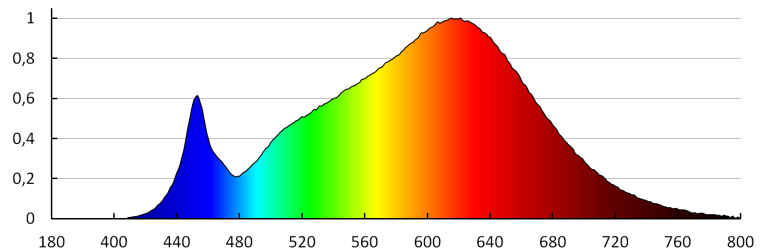

ADDITIONAL INFORMATION:

- 5 years Warranty under the terms of the warranty statement, available on our website
- for installation on the TEAR N busbar

KANLUX S.A. (kat 33134) ATL1 30W-930-S6-W / LDC (Polar)