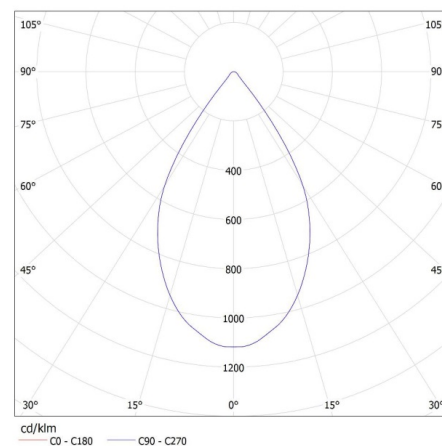

KANLUX S.A. (kat 33134) ATL1 30W-930-S6-W / LDC (Polar)