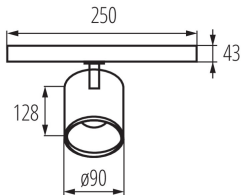

Track light projector