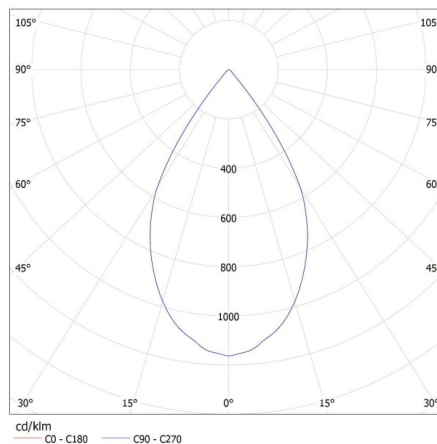

Track light projector

LOGISTIC DATA:

Packaging method: 15
Number of units in the secondary packaging: 1
Number of units in the packaging: 15
Net unit weight [g]: 790
Grammage [g]: 946.67
Length of a unit pack [cm]: 18
Width of a unit pack [cm]: 9.5
Height of a unit pack [cm]: 25.5
Weight of a cardboard box [kg]: 14.20005
Width of a cardboard box [cm]: 28
Height of a cardboard box [cm]: 50
Length of a cardboard box [cm]: 56.5
Volume of a cardboard box [m³]: 0.0791

ADDITIONAL INFORMATION:

- 5 years Warranty under the terms of the warranty statement, available on our website
- for installation on the TEAR N busbar