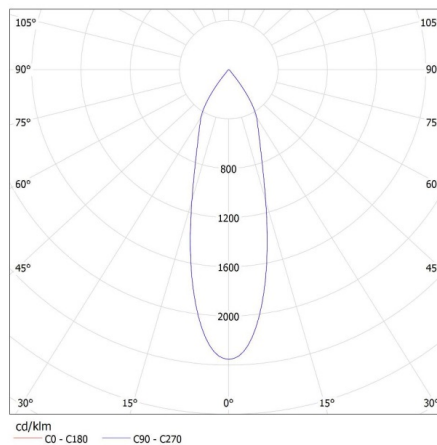

KANLUX S.A. (kat 33137+33143) ATL1 30W-940-S6-B + 33143 / LDC (Polar)

Luminaire: KANLUX S.A. (kat 33137+33143) ATL1 30W-940-S6-B + 33143
Lamps: 1 x ATL1 30W-940-S6