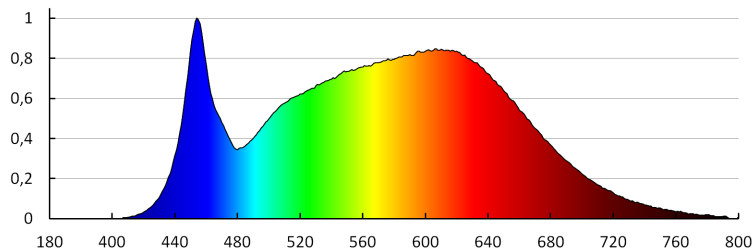

ADDITIONAL INFORMATION:

- 5 years Warranty under the terms of the warranty statement, available on our website
- for installation on the TEAR N busbar

KANLUX S.A. (kat 33137) ATL1 30W-940-S6-B / LDC (Polar)