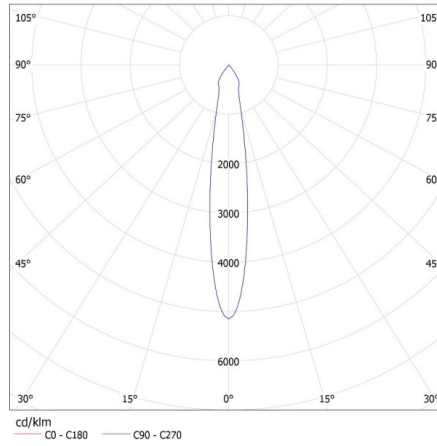

33137 ATL1 30W-940-S6-B

Track light projector

KANLUX S.A. (kat 33137+33142) ATL1 30W-940-S6-B + 33142 / LDC (Polar)

Luminaire: KANLUX S.A. (kat 33137+33142) ATL1 30W-940-S6-B + 33142
Lamps: 1 x ATL1 30W-940-S6