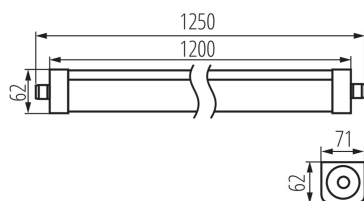

33170 TP STRONG LED 48W-NW

Linear LED luminaire

5905339331700

up to
135 $\frac{\text{lm}}{\text{W}}$

Kanlux TP STRONG is a hermetic luminaire for special purposes. The tightness of IP65, mechanical resistance of IK08, and luminous efficacy of 135lm/W are the main advantages of this luminaire. Additionally, it has a light distribution angle of X125°/Y110°. The parameters speak for themselves, but we also give a 5-year warranty.

GENERAL DATA:

Colour: white

Place of assembly: ceiling mounted, wall mounted

Place of application: Indoors and outdoors

Minimum distance from the illuminated object: 0,5m

Possibility of fixture-loop-through connection: yes

Compatible with a dimmer: no

Length [mm]: 1200

Width [mm]: 72

Height [mm]: 63

Integrated LED light source: yes

TECHNICAL DATA:

Rated voltage [V]: 220-240 AC

Rated frequency [Hz]: 50

IK class: 08

IP class: 65

33170 TP STRONG LED 48W-NW

Linear LED luminaire

LOGISTIC DATA:

Packaging method: 6
Number of units in the secondary packaging: 1
Number of units in the packaging: 6
Net unit weight [g]: 1052
Grammage [g]: 1233.33
Length of a unit pack [cm]: 127.5
Width of a unit pack [cm]: 8
Height of a unit pack [cm]: 7
Weight of a cardboard box [kg]: 7.39998
Width of a cardboard box [cm]: 17
Height of a cardboard box [cm]: 23
Length of a cardboard box [cm]: 130
Volume of a cardboard box [m³]: 0.05083