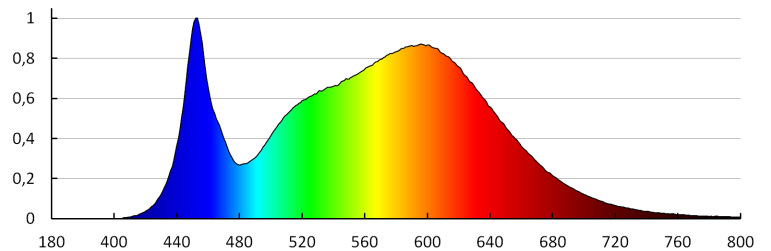

ADDITIONAL INFORMATION:

- 5 years Warranty under the terms of the warranty statement, available on our website

KANLUX S.A. (kat 33170) TP STRONG LED 48W-NW / LDC (Polar)