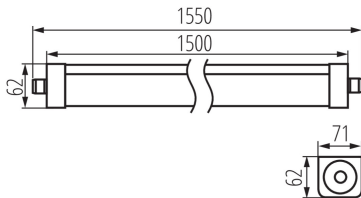

33172 TP STRONG LED 90W-NW

Linear LED luminaire