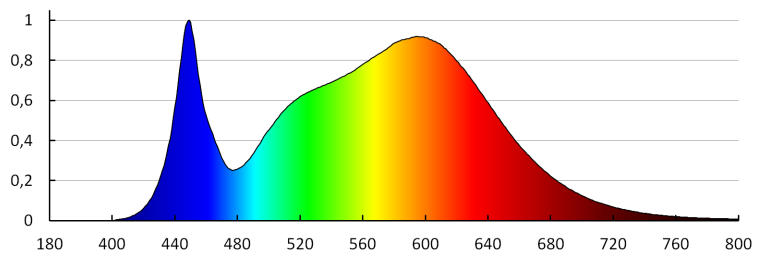

ADDITIONAL INFORMATION:

- 5 years Warranty under the terms of the warranty statement, available on our website

KANLUX S.A. (kat 33172) TP STRONG LED 90W-NW / LDC (Polar)