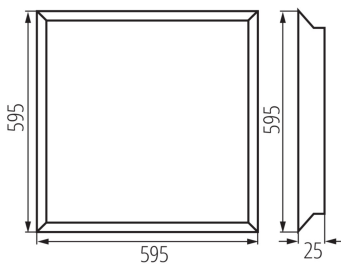

Kanlux BLINGO LED IPRN are backlight panels characterized by increased tightness - IP44/20, which enables their use in places exposed to moisture. Kanlux BLINGO LED IPRN panel models have a non-integrated power supply included. These panels are flush-mounted, for surface-mounting use the appropriate Kanlux ADTR-H frame. The panels are equipped with a quick connector for easy installation.

GENERAL DATA:

Colour: white

Place of assembly: Recessed mount in the ceiling

Place of application: Indoors

Minimum distance from the illuminated object : 0,5m

Compatible with a dimmer: no

The product is not suitable to be covered with a heat-insulating material: yes

Feeder included: yes

Length [mm]: 595

Width [mm]: 595

Height [mm]: 25

Integrated LED light source: yes

TECHNICAL DATA:

Rated voltage [V]: 220-240 AC

Rated frequency [Hz]: 50

Maximum power [W]: 38

Class of protection against electric shock : II

Lampshade material: PS

Diode type: LED SMD

Luminous flux of the light fitting [lm]: 3800

Colour temperature: white

Correlated colour temperature [K]: 4000

Colour consistency in McAdam ellipses : ≤6

Colour rendering index: 80

Service life [h]: 50000

Number of on/off cycles : ≥50000

Lighting angle [°]: 120

Luminous efficiency of the lamp [lm/W]: 100

Ambient temperature range to which the product can be exposed: 5÷25

Enclosure material: iron

Panel/frame material: iron

Connection type: Self-clamping block