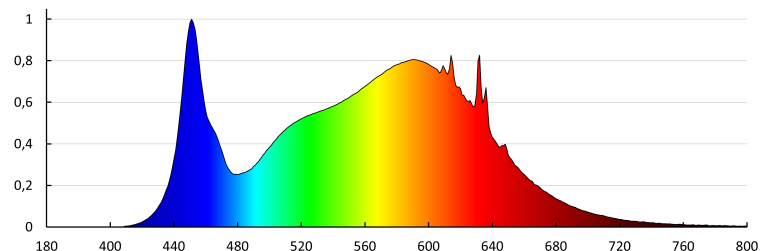

ADDITIONAL INFORMATION:

- 5 years Warranty under the terms of the warranty statement, available on our website