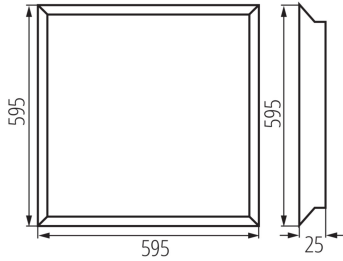

33179 BLINGO TUN48W 6060 NW

Recessed-mounted LED panel