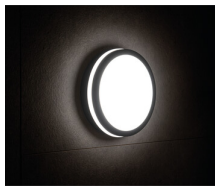

33341 BENO 24W NW-O-GR

Ceiling-mounted LED light fitting

5905339333414

Kanlux BENO luminaries that's unique design and unique light effect. They were created on the basis of individual order of Kanlux, and their designs were registered by us at the patent office. Kanlux BENO LED also provides high weather resistance (IP54), quick and easy installation on the ceiling or wall, and Beno is equipped with the adjustable movement sensor (in versions -SE). Kanlux BENO LED is a multifunctional fitting, which due to its design and its technical aspects, we can apply practically anywhere.

GENERAL DATA:

Colour: graphite
Place of assembly: wall mounted, ceiling mounted
Place of application: Indoors and outdoors
Minimum distance from the illuminated object: 0,5m
Compatible with a dimmer: no
Height [mm]: 55
Diameter [mm]: 260
Mercury content: no
Integrated LED light source: yes

TECHNICAL DATA:

Rated voltage [V]: 220-240 AC
Rated frequency [Hz]: 50
Maximum power [W]: 24
Class of protection against electric shock: II
Lampshade material: plastic
Diode type: LED SMD
Luminous flux of the light fitting [lm]: 1920
Useful luminous flux of the light source Φ_{use} [lm]: 2900
Useful luminous flux of the light source Φ_{use} [lm]: in sphere (360°)
Colour temperature: white
Correlated colour temperature [K]: 4000
Colour consistency in McAdam ellipses: ≤ 6
Colour rendering index: 80
Service life [h]: 20000
Luminous-flux-retention factor at the end of rated service life: L70B50
Number of on/off cycles: ≥ 20000
Lighting angle [°]: 110
Luminous efficiency of the lamp [lm/W]: 80
Ambient temperature range to which the product can be exposed: -15÷35

33341 BENO 24W NW-O-GR

Ceiling-mounted LED light fitting

Enclosure material: plastic

Connection type: Self-clamping block

Range of sections of wires used [mm²]: 0,5÷1,5

Lamp-heating time [s]: ≤1

Lamp-ignition time [s]: ≤0,5