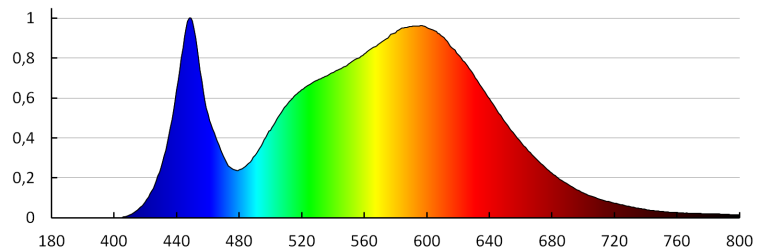

LOGISTIC DATA:

Unit of measurement: unit

Packaging method: 10

Number of units in the secondary packaging : 1

Number of units in the packaging: 10

Net unit weight [g]: 554

Grammage [g]: 760

Length of a unit pack [cm]: 26.5

Width of a unit pack [cm]: 6

Height of a unit pack [cm]: 26.5

Weight of a cardboard box [kg]: 7.6

Width of a cardboard box [cm]: 33

Height of a cardboard box [cm]: 29

Length of a cardboard box [cm]: 55

Volume of a cardboard box [m³]: 0.052635