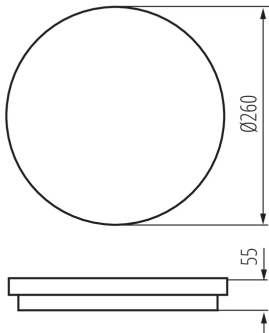

33341 BENO 24W NW-O-GR

Ceiling-mounted LED light fitting