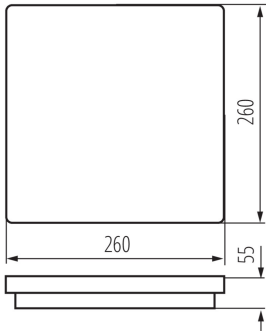

33342 BENO 24W NW-L-W

Ceiling-mounted LED light fitting