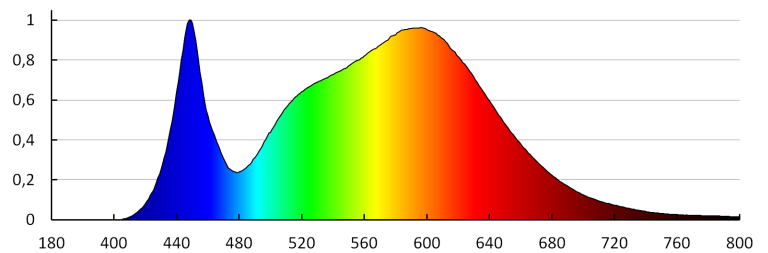

LOGISTIC DATA:

Unit of measurement: unit

Packaging method: 10

Number of units in the secondary packaging : 1

Number of units in the packaging: 10

Net unit weight [g]: 656

Grammage [g]: 860

Length of a unit pack [cm]: 26.5

Width of a unit pack [cm]: 6

Height of a unit pack [cm]: 26.5

Weight of a cardboard box [kg]: 8.6

Width of a cardboard box [cm]: 33

Height of a cardboard box [cm]: 29

Length of a cardboard box [cm]: 55

Volume of a cardboard box [m³]: 0.052635