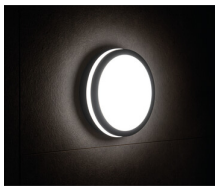

Ceiling-mounted LED light fitting

5905339333421

Kanlux BENO luminaires that's unique design and unique light effect. They were created on the basis of individual order of Kanlux, and their designs were registered by us at the patent office. Kanlux BENO LED also provides high weather resistance (IP54), quick and easy installation on the ceiling or wall, and Beno is equipped with the adjustable movement sensor (in versions -SE). Kanlux BENO LED is a multifunctional fitting, which due to its design and its technical aspects, we can apply practically anywhere.

GENERAL DATA:

Colour: white
Place of assembly: wall mounted, ceiling mounted
Place of application: Indoors and outdoors
Minimum distance from the illuminated object: 0,5m
Compatible with a dimmer: no
Length [mm]: 260
Width [mm]: 260
Height [mm]: 55
Mercury content: no
Integrated LED light source: yes

TECHNICAL DATA:

Rated voltage [V]: 220-240 AC
Rated frequency [Hz]: 50
Maximum power [W]: 24
Class of protection against electric shock: II
Lampshade material: plastic
Diode type: LED SMD
Luminous flux of the light fitting [lm]: 2060
Useful luminous flux of the light source Φ_{use} [lm]: 2900
Useful luminous flux of the light source Φ_{use} [lm]: in sphere (360°)
Colour temperature: white
Correlated colour temperature [K]: 4000
Colour consistency in McAdam ellipses: ≤ 6
Colour rendering index: 80
Service life [h]: 20000
Luminous-flux-retention factor at the end of rated service life: L70B50
Number of on/off cycles: ≥ 20000
Lighting angle [°]: 110
Luminous efficiency of the lamp [lm/W]: 86

33342 BENO 24W NW-L-W

Ceiling-mounted LED light fitting

Ambient temperature range to which the product can be exposed: -15÷35

Enclosure material: plastic

Connection type: Self-clamping block

Range of sections of wires used [mm²]: 0,5÷1,5