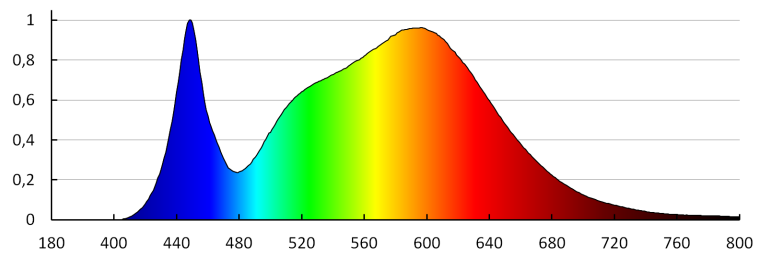

LOGISTIC DATA:

Unit of measurement: unit

Packaging method: 10

Number of units in the secondary packaging: 1

Number of units in the packaging: 10

Net unit weight [g]: 656

Grammage [g]: 860

Length of a unit pack [cm]: 26.5

Width of a unit pack [cm]: 6

Height of a unit pack [cm]: 26.5

Weight of a cardboard box [kg]: 8.6

Width of a cardboard box [cm]: 33

Height of a cardboard box [cm]: 29

Length of a cardboard box [cm]: 55

Volume of a cardboard box [m³]: 0.052635