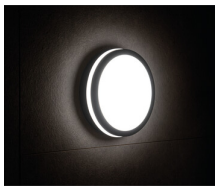

33343 BENO 24W NW-L-GR

Ceiling-mounted LED light fitting

5905339333438

Kanlux BENO luminaires that's unique design and unique light effect. They were created on the basis of individual order of Kanlux, and their designs were registered by us at the patent office. Kanlux BENO LED also provides high weather resistance (IP54), quick and easy installation on the ceiling or wall, and Beno is equipped with the adjustable movement sensor (in versions -SE). Kanlux BENO LED is a multifunctional fitting, which due to its design and its technical aspects, we can apply practically anywhere.

GENERAL DATA:

Colour: graphite
Place of assembly: wall mounted, ceiling mounted
Place of application: Indoors and outdoors
Minimum distance from the illuminated object: 0,5m
Compatible with a dimmer: no
Length [mm]: 260
Width [mm]: 260
Height [mm]: 55
Mercury content: no
Integrated LED light source: yes

TECHNICAL DATA:

Rated voltage [V]: 220-240 AC
Rated frequency [Hz]: 50
Maximum power [W]: 24
Class of protection against electric shock: II
Lampshade material: plastic
Diode type: LED SMD
Luminous flux of the light fitting [lm]: 1920
Useful luminous flux of the light source Φ_{use} [lm]: 2900
Useful luminous flux of the light source Φ_{use} [lm]: in sphere (360°)
Colour temperature: white
Correlated colour temperature [K]: 4000
Colour consistency in McAdam ellipses: ≤ 6
Colour rendering index: 80
Service life [h]: 20000
Luminous-flux-retention factor at the end of rated service life: L70B50
Number of on/off cycles: ≥ 20000
Lighting angle [°]: 110
Luminous efficiency of the lamp [lm/W]: 80

33343 BENO 24W NW-L-GR

Ceiling-mounted LED light fitting

Ambient temperature range to which the product can be exposed: -15÷35

Enclosure material: plastic

Connection type: Self-clamping block

Range of sections of wires used [mm²]: 0,5÷1,5