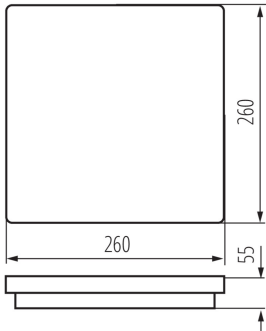

33343 BENO 24W NW-L-GR

Ceiling-mounted LED light fitting