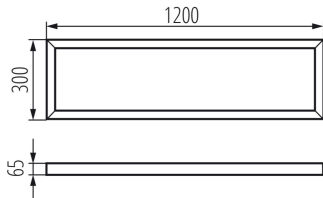

### GENERAL DATA:

**Colour:** black

**Place of assembly:** ceiling mounted

**Length [mm]:** 1200

**Width [mm]:** 300

**Height [mm]:** 65

**Length of a unit pack [cm]:** 125

**Width of a unit pack [cm]:** 30

**Height of a unit pack [cm]:** 8

**Weight of a cardboard box [kg]:** 2.3

**Width of a cardboard box [cm]:** 30

**Height of a cardboard box [cm]:** 8