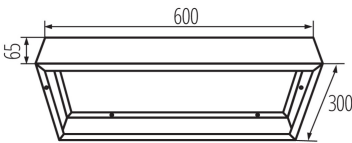

Surface-mounted frame

5905339333933

GENERAL DATA:

Colour: white

Place of assembly: ceiling mounted

Length [mm]: 600

Width [mm]: 300

Height [mm]: 65

TECHNICAL DATA:

Material: steel

LOGISTIC DATA:

Unit of measurement: unit

Packaging method: 1

Number of units in the secondary packaging: 1

Number of units in the packaging: 1

Net unit weight [g]: 1026

Grammage [g]: 1230

Gross unit weight [g]: 1232

Length of a unit pack [cm]: 61

Width of a unit pack [cm]: 31

Height of a unit pack [cm]: 7.5

Weight of a cardboard box [kg]: 1.23

Width of a cardboard box [cm]: 31