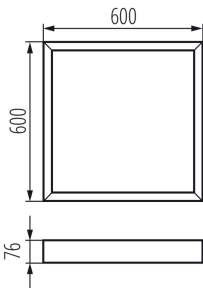

## 33398 ADTR-H 76MM 6060 W

Surface-mounted frame

5905339333988

### GENERAL DATA:

**Colour:** white

**Place of assembly:** ceiling mounted

**Length [mm]:** 600

**Width [mm]:** 600

**Height [mm]:** 76

**Length of a unit pack [cm]:** 64.5

**Width of a unit pack [cm]:** 62.5

**Height of a unit pack [cm]:** 8.5

**Weight of a cardboard box [kg]:** 2.12

**Width of a cardboard box [cm]:** 62.5

**Height of a cardboard box [cm]:** 8.5

**Length of a cardboard box [cm]:** 64.5

**Volume of a cardboard box [m<sup>3</sup>]:** 0.034266