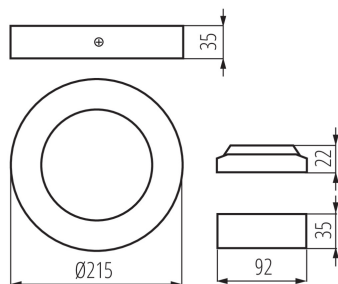

Downlight fitting

5905339335364

Kanlux CARSA V2 LED is a round façade luminaire characterised by harmonious combination of LED technology with attractive and modern looks. It is distinguished by high energy efficiency with maintained excellent light parameters. Kanlux CARSA V2 LED is perfect for lighting residential interiors and office rooms.

GENERAL DATA:

Colour: black
Place of assembly: ceiling mounted
Place of application: Indoors
Minimum distance from the illuminated object: 0,5m
Compatible with a dimmer: no
The product is not suitable to be covered with a heat-insulating material: yes
Height [mm]: 35
Diameter [mm]: 215
Integrated LED light source: yes

TECHNICAL DATA:

Rated voltage [V]: 220-240 AC
Rated frequency [Hz]: 50
Maximum power [W]: 18
Class of protection against electric shock: II
Lampshade material: plastic
Diode type: LED SMD
Luminous flux [lm]: 1080
Colour temperature: white
Correlated colour temperature [K]: 4000
Colour consistency in McAdam ellipses: ≤6
Colour rendering index: 80
Service life [h]: 15000
Number of on/off cycles: ≥20000
Lighting angle [°]: 110
Luminous efficiency of the lamp [lm/W]: 60
Ambient temperature range to which the product can be exposed: 5÷25
Enclosure material: aluminum alloy
Connection type: Free cable ends
Wire length [m]: 0.05
Wire diameter [mm²]: 0.75
Lamp-heating time [s]: ≤1
Lamp-ignition time [s]: ≤0,5
IP class: 20