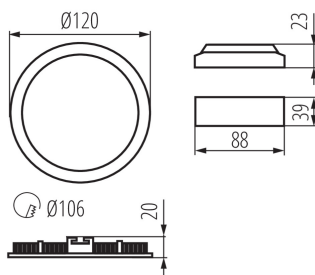

33562 ROUNDA V2LED6W-WW-B

Downlight fitting

5905339335623

IP
44/20

EA
SY
Installation

Kanlux ROUNDA V2LED is a new version of popular round downlight luminaires for indoor use. The downlights combine aesthetic design with light obtained thanks to LED technology. No water or dust can get to the inside owing to the high class of tightness (IP44).

GENERAL DATA:

Colour: black

Place of assembly: Recessed mount in the ceiling

Place of application: Indoors

Minimum distance from the illuminated object: 0,5m

Compatible with a dimmer: no

The product is not suitable to be covered with a heat-insulating material: yes

Height [mm]: 20

Diameter [mm]: 120

Integrated LED light source: yes

TECHNICAL DATA:

Rated voltage [V]: 220-240 AC

Rated frequency [Hz]: 50

Maximum power [W]: 6

Class of protection against electric shock: II

Lampshade material: plastic

Diode type: LED SMD

Luminous flux [lm]: 270

Useful luminous flux of the light source Φ_{use} [lm]: 670

Useful luminous flux of the light source Φ_{use} [lm]: in sphere (360°)

Colour temperature: Warm white

Correlated colour temperature [K]: 3000

Colour consistency in McAdam ellipses: ≤ 6

Colour rendering index: 80

Service life [h]: 15000

Number of on/off cycles: ≥ 20000

Lighting angle [°]: 110

Luminous efficiency of the lamp [lm/W]: 45

Ambient temperature range to which the product can be exposed: 5÷25

Enclosure material: aluminum alloy

Connection type: Free cable ends

Wire length [m]: 0.05

Wire diameter [mm²]: 0.75

Lamp-heating time [s]: ≤ 1

Lamp-ignition time [s]: $\leq 0,5$