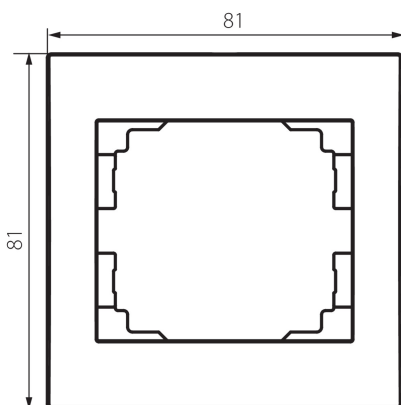

33572 LOGI 02-1460-042 cm

Horizontal single frame

5905339335722

GENERAL DATA:

Colour: black matt

Width [mm]: 81

Height [mm]: 81

TECHNICAL DATA:

Plastic: ABS

LOGISTIC DATA:

Packaging method: 20

Number of units in the secondary packaging: 20

Number of units in the packaging: 240

Net unit weight [g]: 12

Grammage [g]: 19.25

Length of a unit pack [cm]: 10

Width of a unit pack [cm]: 1.5

Height of a unit pack [cm]: 15

Weight of a cardboard box [kg]: 4.62

Width of a cardboard box [cm]: 20

Height of a cardboard box [cm]: 42

Length of a cardboard box [cm]: 37.5

Volume of a cardboard box [m³]: 0.0315